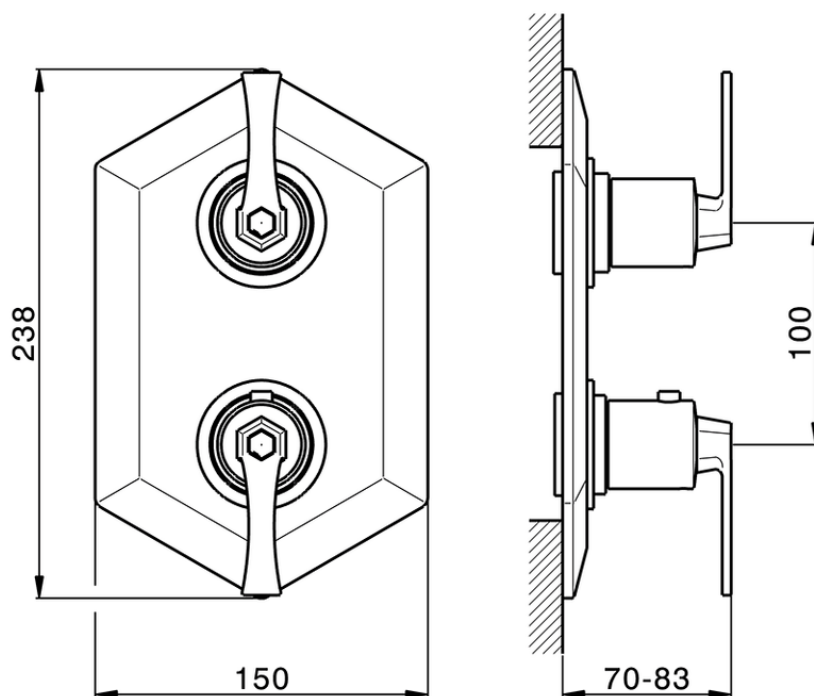

Exposed part for con.thermo.shower mixer, 3-outlet CHERIE_CF019200

CF019200

<https://en.cisal.it/exposed-part-for-con-thermo-shower-mixer-3-outlet-cherie-cf019200>

Piastra/Plate/Plaque/Platte/Placa

2-3mm: XX 25-40 YY 76-91

10mm: XX 21-34 YY 70-83

ZA019200

<https://en.cisal.it/concealed-thermostatic-shower-mixer-3-outlets-concealed-za019200>

2026-04-09