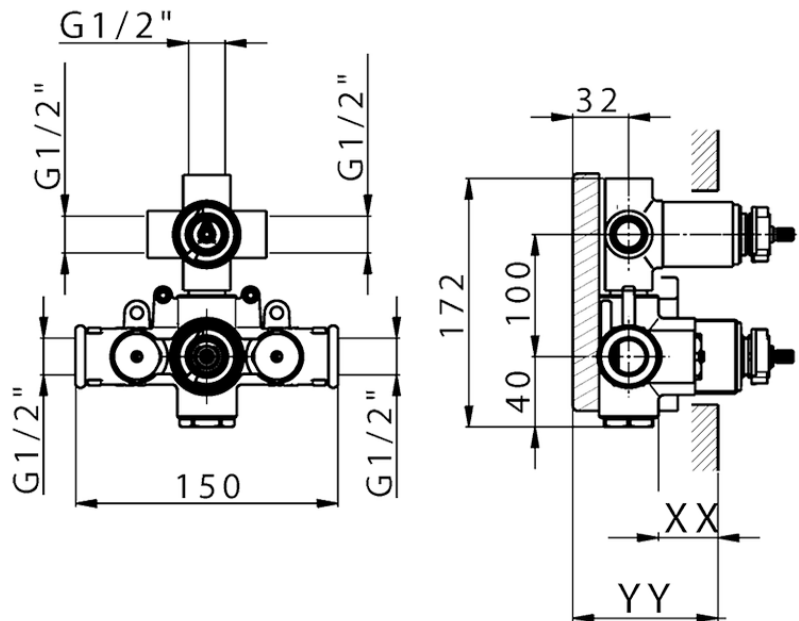

Exposed part for con.thermo.shower mixer, 3-outlet CHERIE_CF019200

CF019200

<https://en.cisal.it/exposed-part-for-con-thermo-shower-mixer-3-outlet-cherie-cf019200>

Piastra/Plate/Plaque/Platte/Placa

2-3mm: XX 25-40 YY 76-91

10mm: XX 21-34 YY 70-83

ZA019200

<https://en.cisal.it/concealed-thermostatic-shower-mixer-3-outlets-concealed-za019200>

2026-06-13