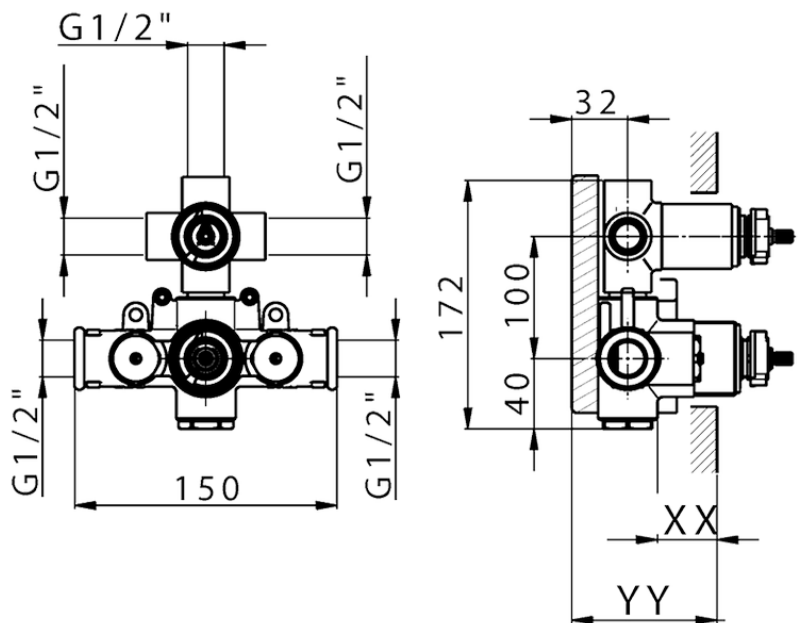

Exposed part for con.thermo.shower mixer, 3-outlet CHERIE_CF019200

CF019200

<https://en.cisal.it/exposed-part-for-con-thermo-shower-mixer-3-outlet-cherie-cf019200>

Piastra/Plate/Plaque/Platte/Placa

2-3mm: XX 25-40 YY 76-91

10mm: XX 21-34 YY 70-83

ZA019200

<https://en.cisal.it/concealed-thermostatic-shower-mixer-3-outlets-concealed-za019200>

2026-04-09