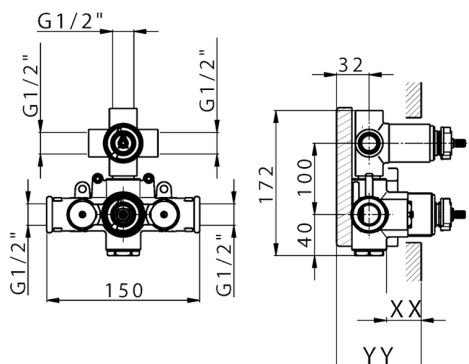

## Concealed thermostatic shower mixer, 3-outlets CONCEALED\_ZA019200

MODEL **ZA019200**

Concealed thermostatic shower mixer, 3-outlets, with 1/2" 3 outlet devia-stop cartridge, without trim kit

AVAILABLE FINISHINGS

CHARACTERISTICS

Concealed **1**  
 Cartridge Spare Parts **24.04A.PP**

**8x20 Plus P Thermostatic Valve**

Piastra/Plate/Plaque/Platte/Placa

2-3mm: XX 25-40 YY 76-91

10mm: XX 21-34 YY 70-83