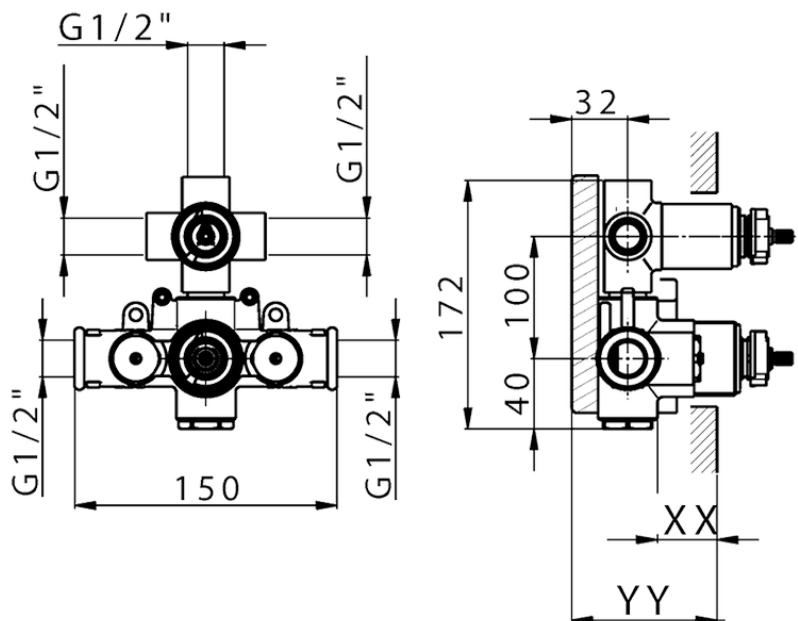

Exposed part for con.thermo.shower mixer, 3-outlet CHERIE_CF019200

CF019200

<https://en.cisal.it/exposed-part-for-con-thermo-shower-mixer-3-outlet-cherie-cf019200>

Piastra/Plate/Plaque/Platte/Placa

2-3mm: XX 25-40 YY 76-91

10mm: XX 21-34 YY 70-83

ZA019200

<https://en.cisal.it/concealed-thermostatic-shower-mixer-3-outlets-concealed-za019200>

2026-06-14