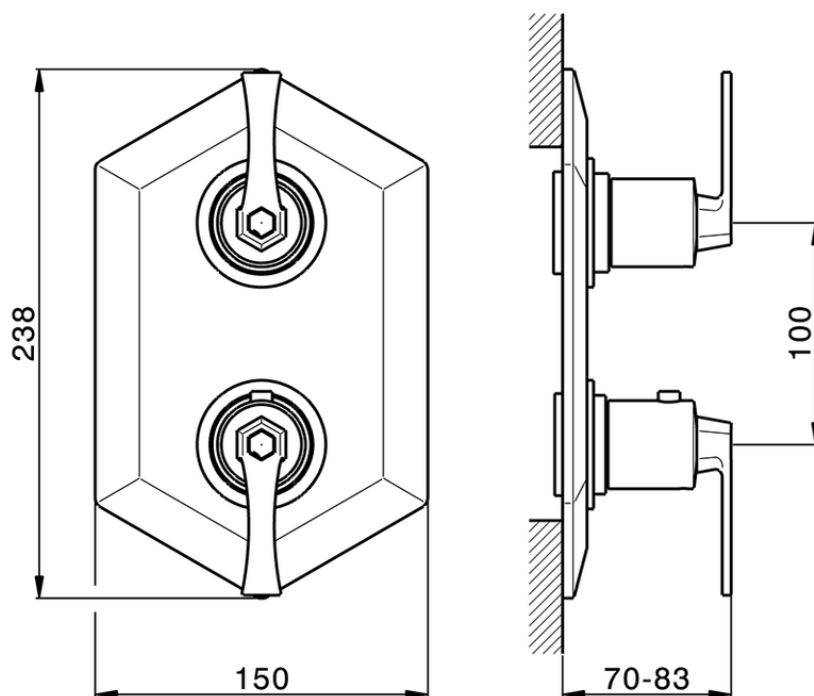

Exposed part for con.thermo.shower mixer, 3-outlet CHERIE_CF019200

CF019200

<https://en.cisal.it/exposed-part-for-con-thermo-shower-mixer-3-outlet-cherie-cf019200>

Piastra/Plate/Plaque/Platte/Placa

2-3mm: XX 25-40 YY 76-91

10mm: XX 21-34 YY 70-83

ZA019200

<https://en.cisal.it/concealed-thermostatic-shower-mixer-3-outlets-concealed-za019200>

2026-06-14