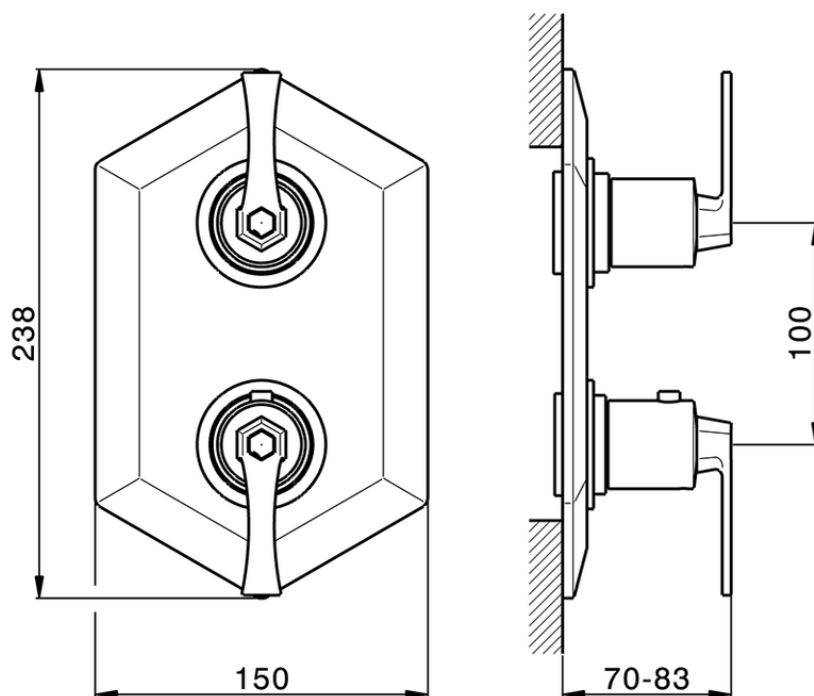

Exposed part for con.thermo.shower mixer, 3-outlet CHERIE_CF019200

CF019200

<https://en.cisal.it/exposed-part-for-con-thermo-shower-mixer-3-outlet-cherie-cf019200>

Piastra/Plate/Plaque/Platte/Placa

2-3mm: XX 25-40 YY 76-91

10mm: XX 21-34 YY 70-83

ZA019200

<https://en.cisal.it/concealed-thermostatic-shower-mixer-3-outlets-concealed-za019200>

2026-04-29