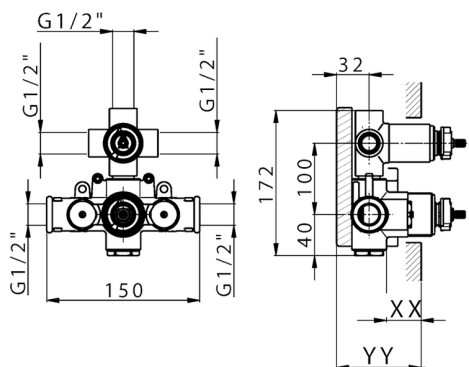

Concealed thermostatic shower mixer, 3-outlets, with 1/2" 3 outlet devia-stop cartridge, without trim kit

AVAILABLE FINISHINGS

CHARACTERISTICS

Concealed **1**
 Cartridge Spare Parts **24.04A.PP**

8x20 Plus P Thermostatic Valve

Piastra/Plate/Plaque/Platte/Placa

2-3mm: XX 25-40 YY 76-91

10mm: XX 21-34 YY 70-83

DeviaStop

The Cisal Devia Stop technology allows to adjust the water flow and to direct it to the selected output point (overhead soaker, hand shower, etc).