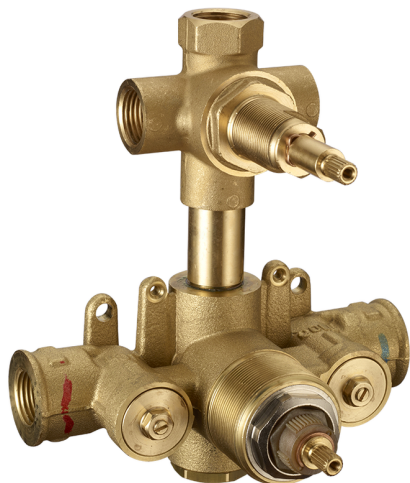

Exposed part for con.thermo.shower mixer, 3-outlet **CHERIE_CF019200**

MODEL **CF019200**

Exposed part for con.thermo.shower mixer, 3-outlet, with 3 outlet deviator, without concealed part, for item ZA019200

AVAILABLE FINISHINGS

- 
6T 6T Chrome/Matt Black
- 
7C 7C Gold/Matt Black
- 
7D 7D Polished Nickel/Matt Black
- 
7E 7E Rose Gold/Matt Black

CHARACTERISTICS

Installation **Concealed**
 Required concealed parts **ZA019200**

Thermostatic

The Cisal thermostatic is your personal water manager, helping you to handle, control and save water and energy.

Concealed thermostatic shower mixer, 3-outlets CONCEALED_ZA019200

MODEL **ZA019200**

Concealed thermostatic shower mixer, 3-outlets, with 1/2" 3 outlet deviastop cartridge, without trim kit

AVAILABLE FINISHINGS

CHARACTERISTICS

Concealed **1**
 Cartridge Spare Parts **24.04A.PP**

8x20 Plus P Thermostatic Valve