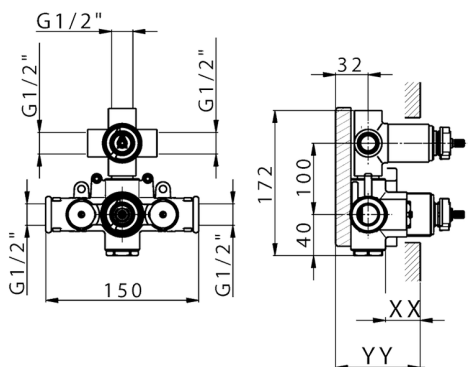

Concealed thermostatic shower mixer, 3-outlets, with 1/2" 3 outlet devia-stop cartridge, without trim kit

AVAILABLE FINISHINGS

04 04 Without finishing

CHARACTERISTICS

Concealed **1**
 Cartridge Spare Parts **24.04A.PP**

8x20 Plus P Thermostatic Valve

Piastra/Plate/Plaque/Platte/Placa

2-3mm: XX 25-40 YY 76-91

10mm: XX 21-34 YY 70-83

DeviaStop

The Cisal Devia Stop technology allows to adjust the water flow and to direct it to the selected output point (overhead soaker, hand shower, etc).