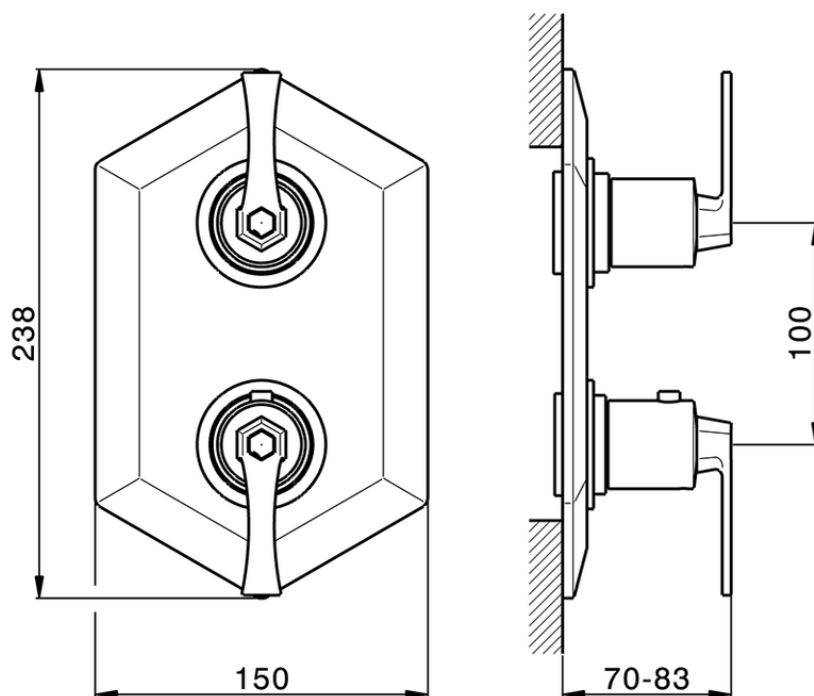

Exposed part for con.thermo.shower mixer, 3-outlet CHERIE_CF019200

CF019200

<https://en.cisal.it/exposed-part-for-con-thermo-shower-mixer-3-outlet-cherie-cf019200>

Piastra/Plate/Plaque/Platte/Placa

2-3mm: XX 25-40 YY 76-91

10mm: XX 21-34 YY 70-83

ZA019200

<https://en.cisal.it/concealed-thermostatic-shower-mixer-3-outlets-concealed-za019200>

2026-06-13