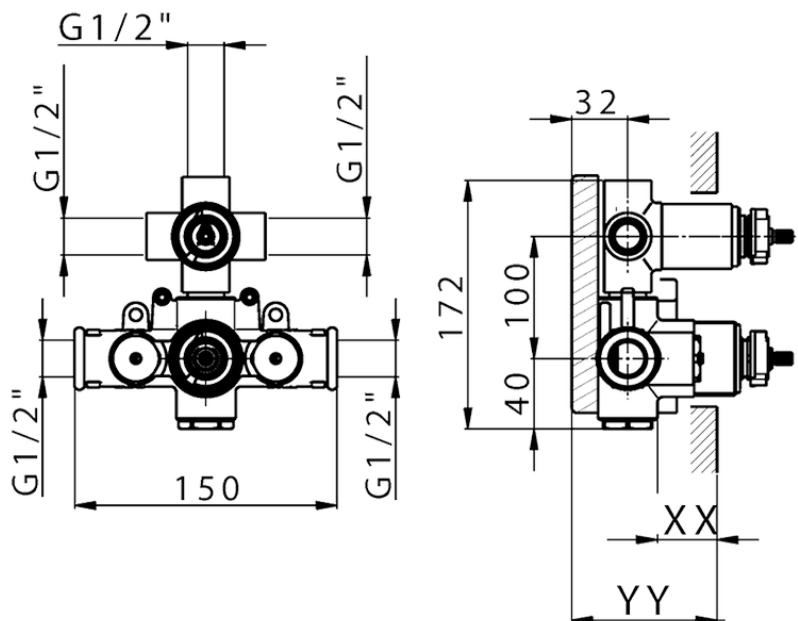

## Exposed part for con.thermo.shower mixer, 3-outlet CHERIE\_CF019200

CF019200

<https://en.cisal.it/exposed-part-for-con-thermo-shower-mixer-3-outlet-cherie-cf019200>

Piastra/Plate/Plaque/Platte/Placa

2-3mm: XX 25-40 YY 76-91

10mm: XX 21-34 YY 70-83

ZA019200

<https://en.cisal.it/concealed-thermostatic-shower-mixer-3-outlets-concealed-za019200>

2026-05-20