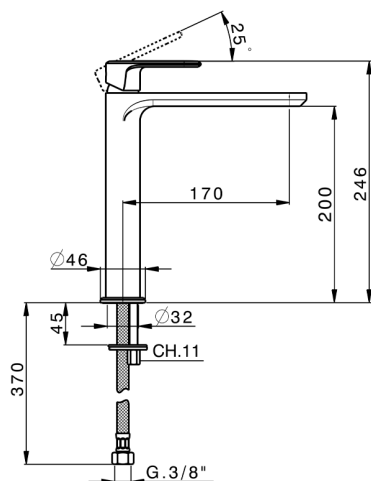

Single lever tall washbasin mixer LINEAVIVA_LV003554

MODEL **LV003554**

Single lever tall washbasin mixer, without automatic pop-up waste, G.3/8" stainless steel flexible hoses

AVAILABLE FINISHINGS

-  **21** 21 Chrome
-  **2B** 2B Polished Nickel
-  **2F** 2F Brushed Nickel
-  **40** 40 Matt Black
-  **4Q** 4Q Matt White

CHARACTERISTICS

Cartridge Spare Parts **ZZ96550000**

25 mm Cartridge

Single lever tall washbasin mixer LINEAVIVA_LV003554

LV003554

<https://en.cisal.it/single-lever-tall-washbasin-mixer-lineaviva-lv003554>