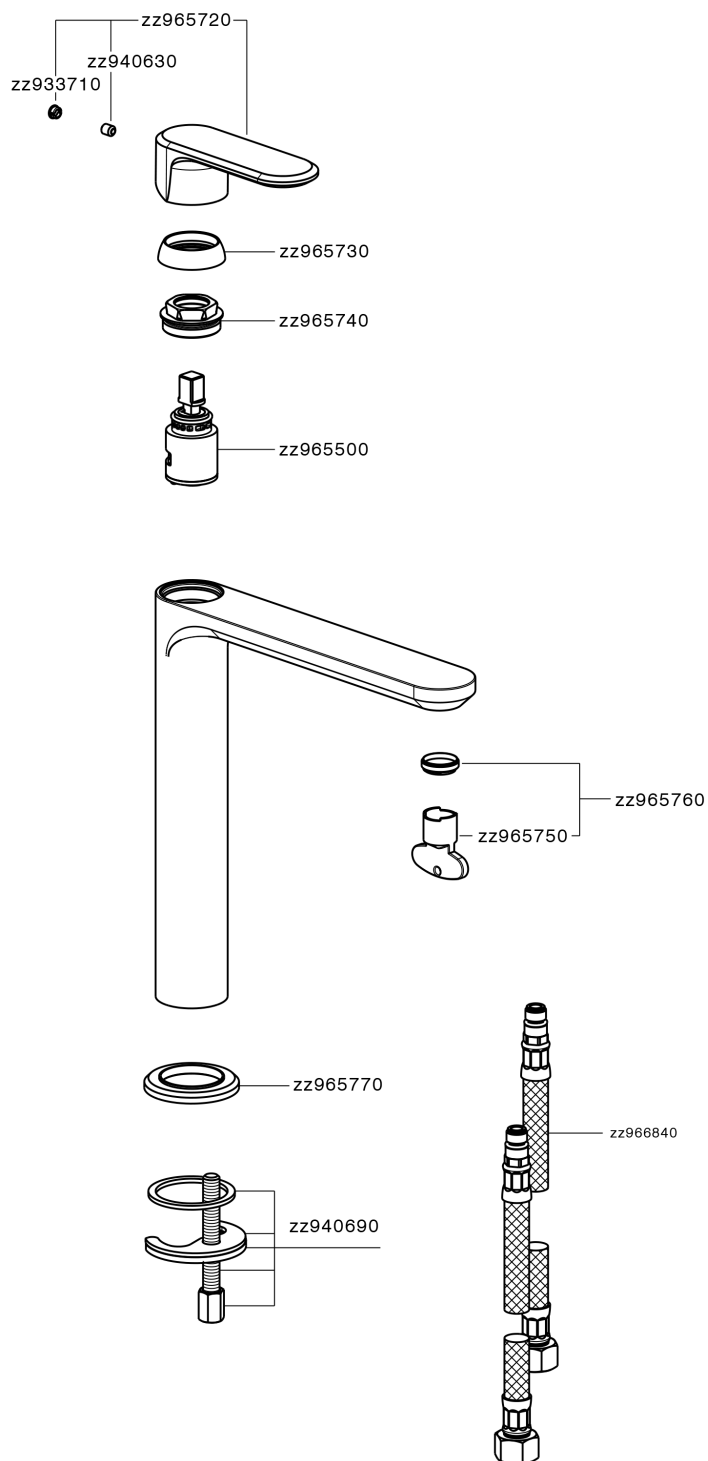

## Single lever tall washbasin mixer LINEAVIVA\_LV003554

MODEL **LV003554**

Single lever tall washbasin mixer, without automatic pop-up waste, G.3/8" stainless steel flexible hoses

### CHARACTERISTICS

Cartridge Spare Parts **ZZ96550000**

**25 mm Cartridge**

## Single lever tall washbasin mixer LINEAVIVA\_LV003554

LV003554

<https://en.cisal.it/single-lever-tall-washbasin-mixer-lineaviva-lv003554>

2026-04-05