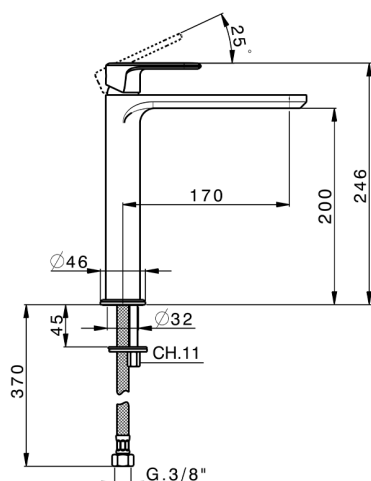

## Single lever tall washbasin mixer LINEAVIVA\_LV003554

MODEL **LV003554**

Single lever tall washbasin mixer, without automatic pop-up waste, G.3/8" stainless steel flexible hoses

### CHARACTERISTICS

Cartridge Spare Parts **ZZ96550000**

**25 mm Cartridge**

## Single lever tall washbasin mixer LINEAVIVA\_LV003554

LV003554

<https://en.cisal.it/single-lever-tall-washbasin-mixer-lineaviva-lv003554>

2026-04-05