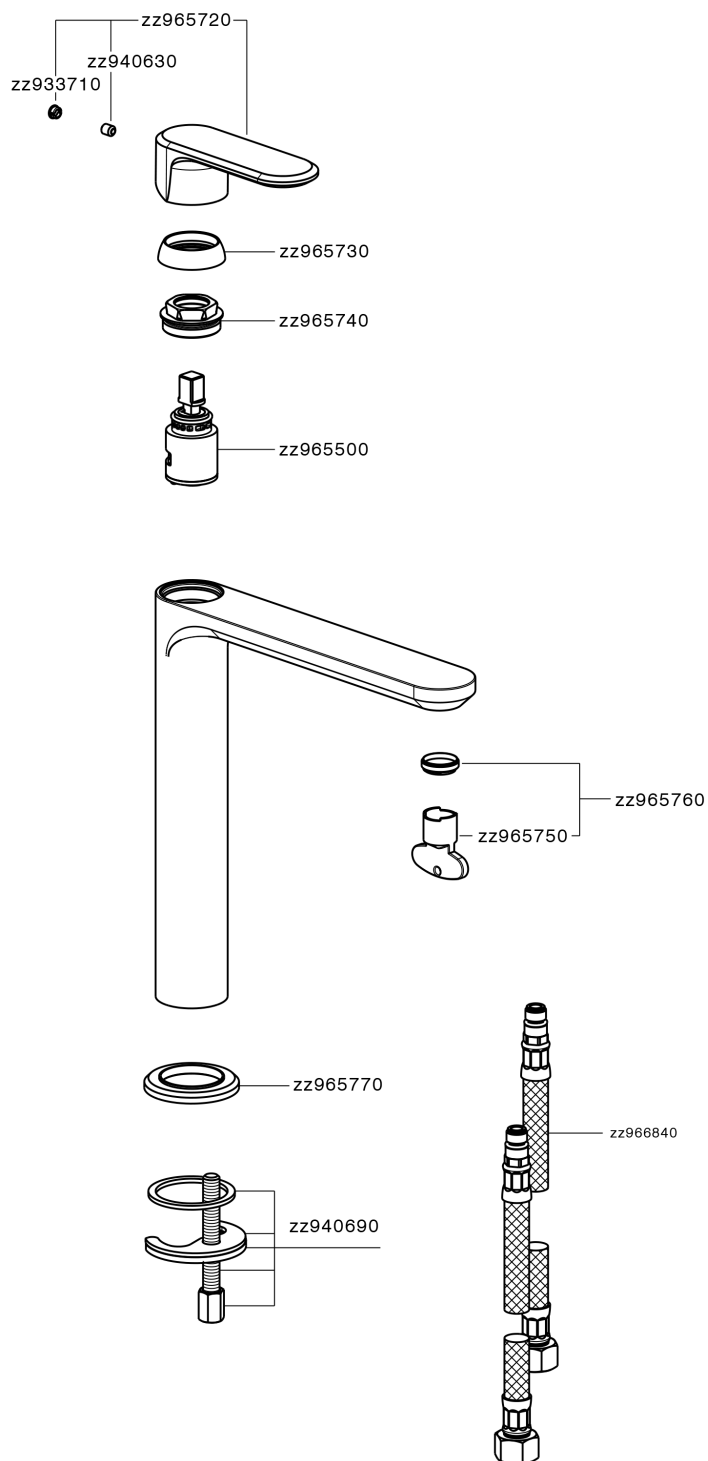

Single lever tall washbasin mixer LINEAVIVA_LV003554

LV003554

<https://en.cisal.it/single-lever-tall-washbasin-mixer-lineaviva-lv003554>

2026-04-05