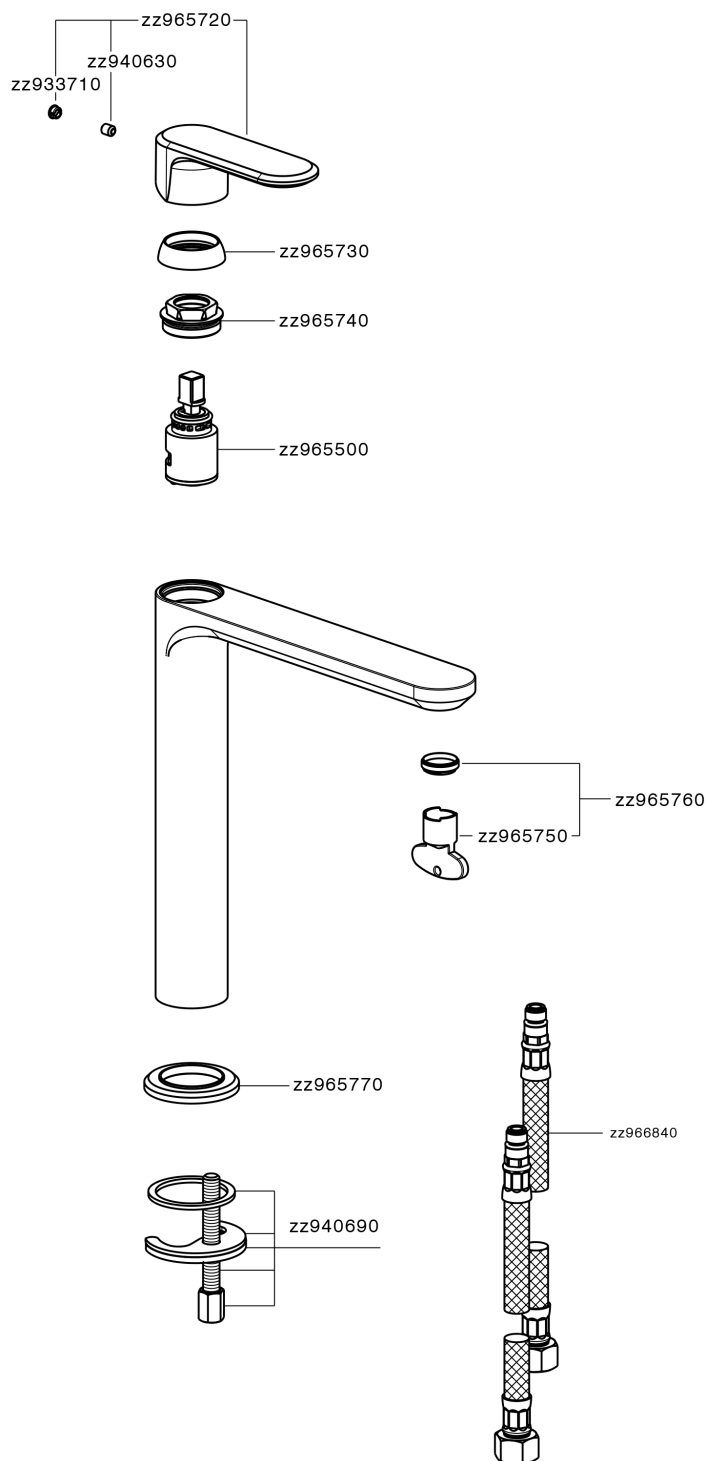

Single lever tall washbasin mixer LINEAVIVA_LV003554

LV003554

<https://en.cisal.it/single-lever-tall-washbasin-mixer-lineaviva-lv003554>

2026-06-05