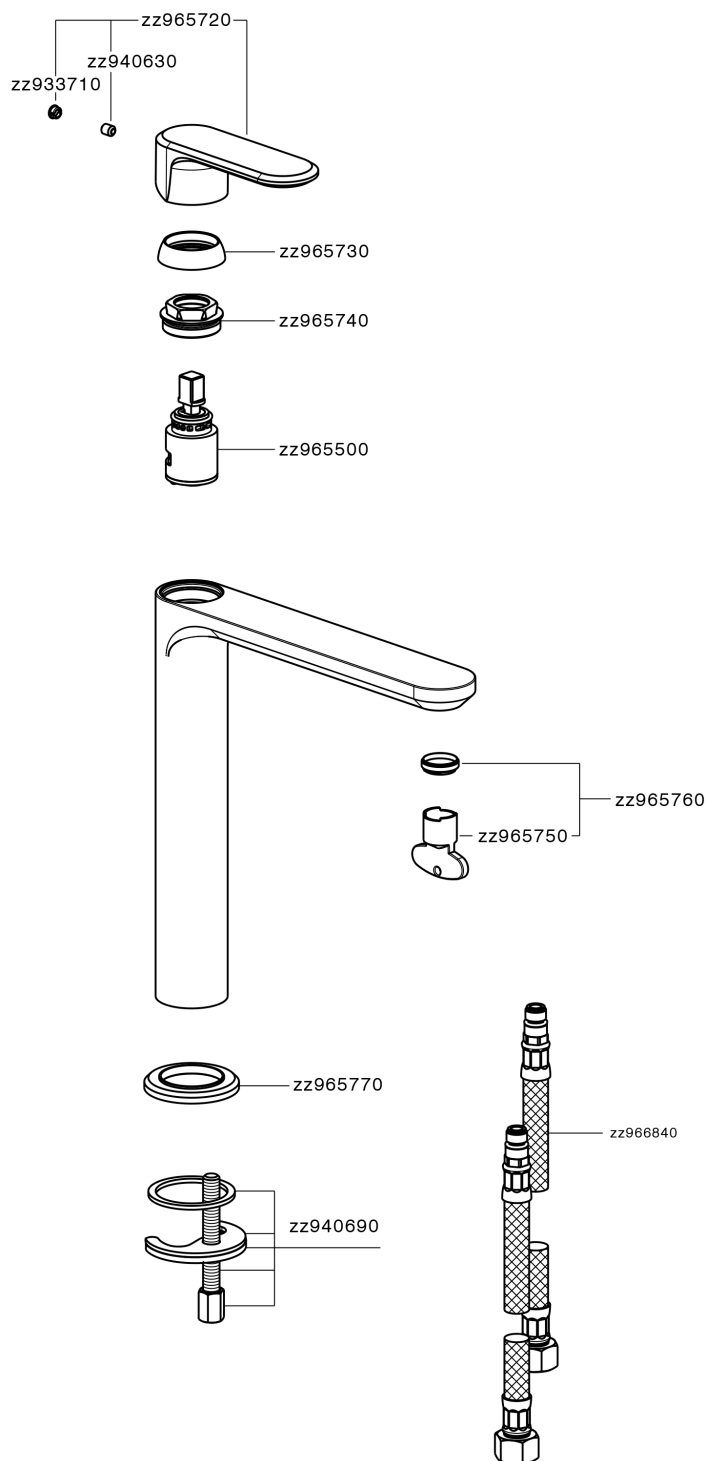

Single lever tall washbasin mixer LINEAVIVA_LV003554

LV003554

<https://en.cisal.it/single-lever-tall-washbasin-mixer-lineaviva-lv003554>

2026-04-06