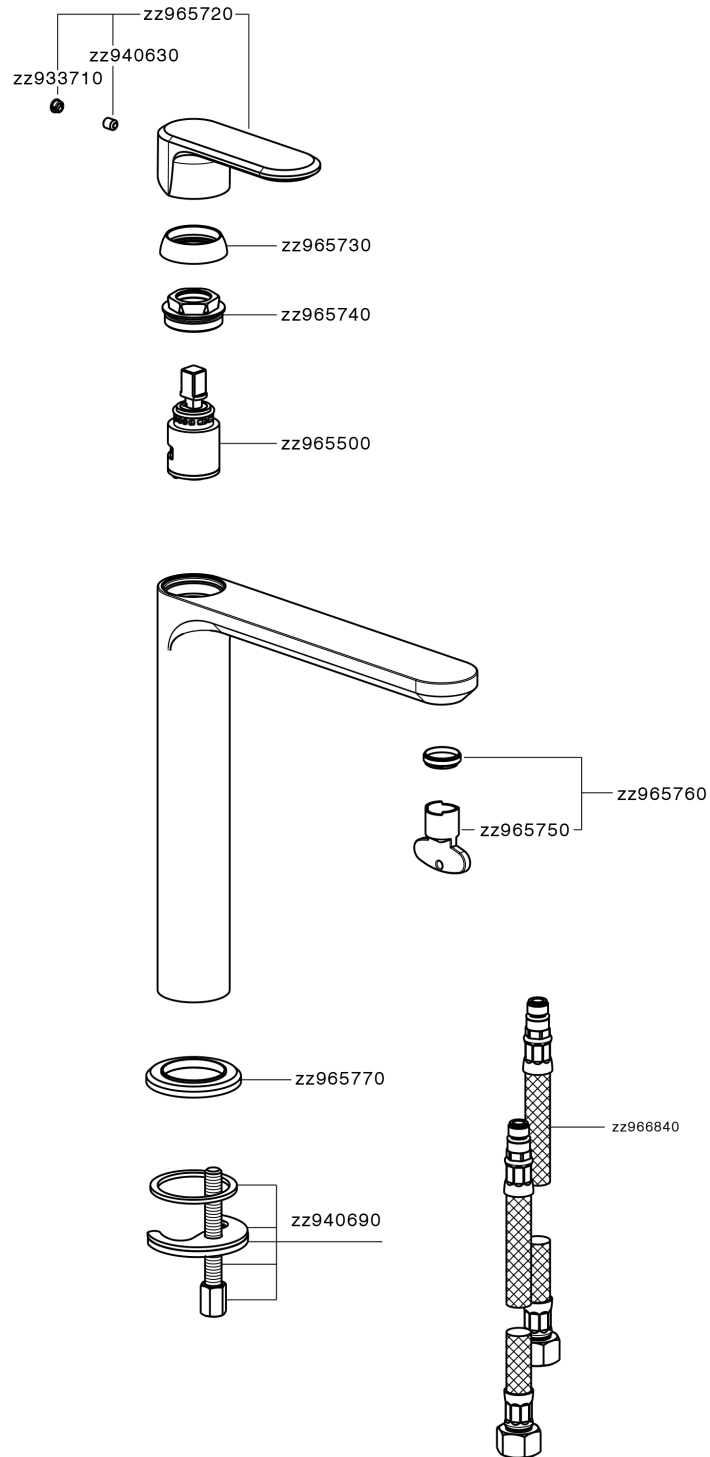

## Single lever tall washbasin mixer LINEAVIVA\_LV003554

LV003554

<https://en.cisal.it/single-lever-tall-washbasin-mixer-lineaviva-lv003554>

2026-04-30