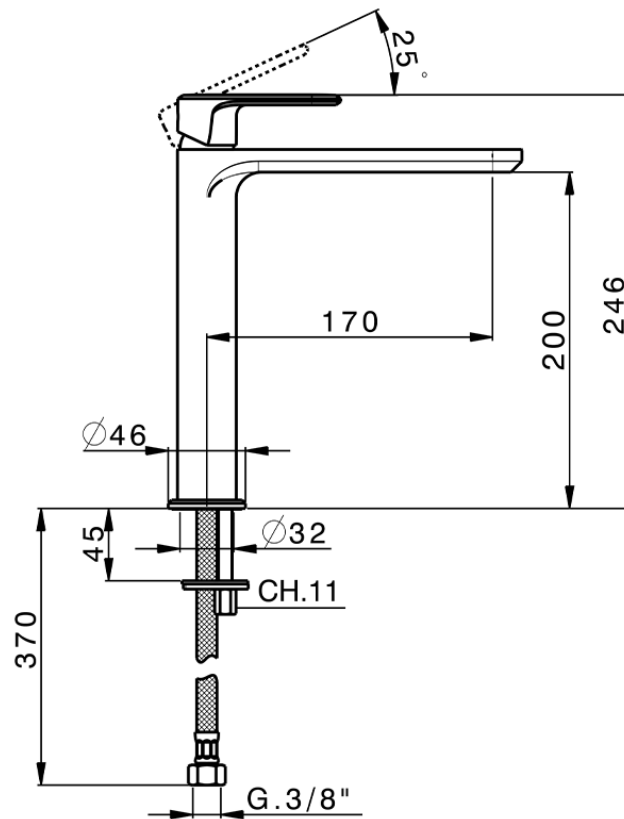

Single lever tall washbasin mixer LINEAVIVA_LV003554

LV003554

<https://en.cisal.it/single-lever-tall-washbasin-mixer-lineaviva-lv003554>

2026-06-25