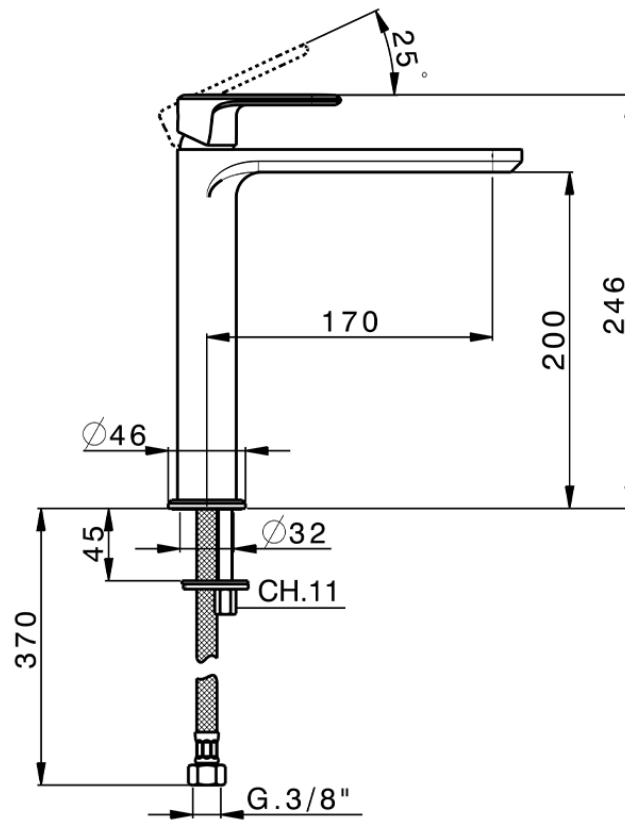

## Single lever tall washbasin mixer LINEAVIVA\_LV003554

LV003554

<https://en.cisal.it/single-lever-tall-washbasin-mixer-lineaviva-lv003554>

2026-04-05