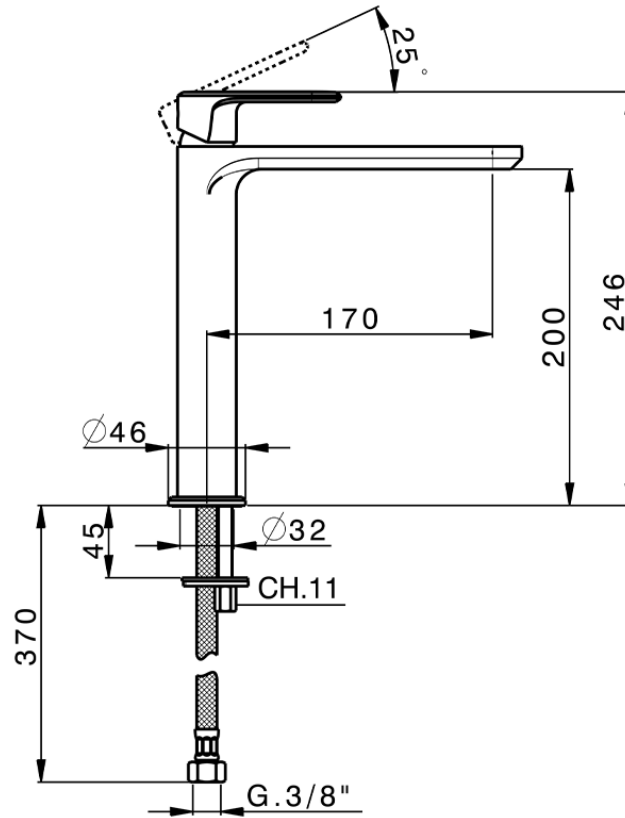

## Single lever tall washbasin mixer LINEAVIVA\_LV003554

LV003554

<https://en.cisal.it/single-lever-tall-washbasin-mixer-lineaviva-lv003554>

2026-04-30