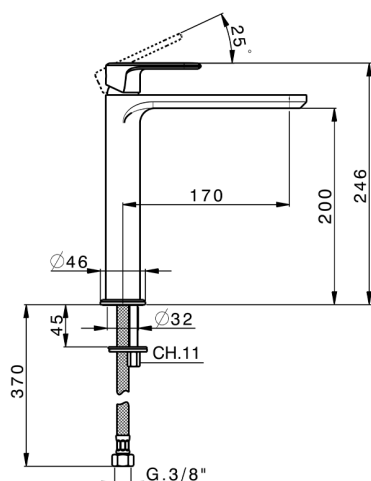

Single lever tall washbasin mixer LINEAVIVA_LV003554

MODEL **LV003554**

Single lever tall washbasin mixer, without automatic pop-up waste, G.3/8" stainless steel flexible hoses

AVAILABLE FINISHINGS

-  **21** 21 Chrome
-  **2B** 2B Polished Nickel
-  **2F** 2F Brushed Nickel
-  **40** 40 Matt Black
-  **4Q** 4Q Matt White

CHARACTERISTICS

Cartridge Spare Parts **ZZ96550000**

25 mm Cartridge

Single lever tall washbasin mixer LINEAVIVA_LV003554

LV003554

<https://en.cisal.it/single-lever-tall-washbasin-mixer-lineaviva-lv003554>