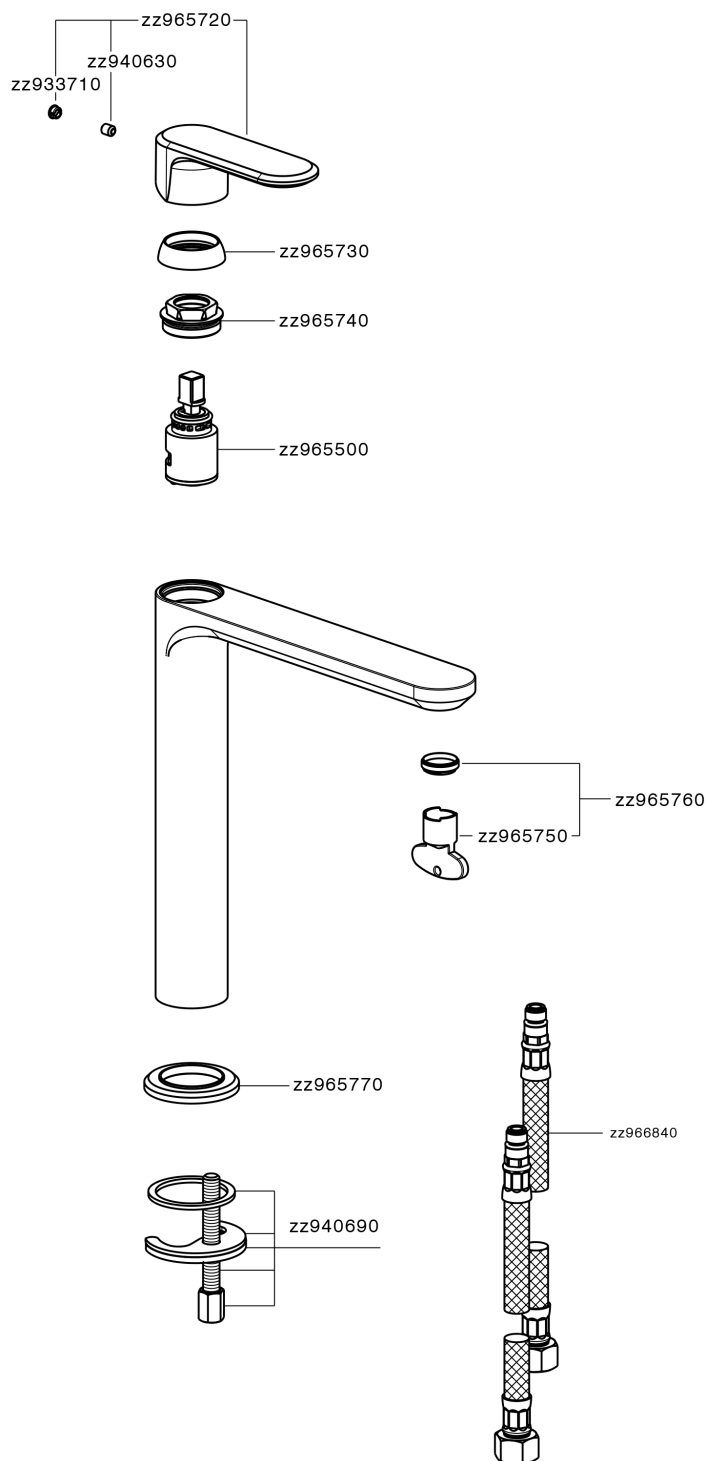

Single lever tall washbasin mixer LINEAVIVA_LV003554

LV003554

<https://en.cisal.it/single-lever-tall-washbasin-mixer-lineaviva-lv003554>

2026-06-25