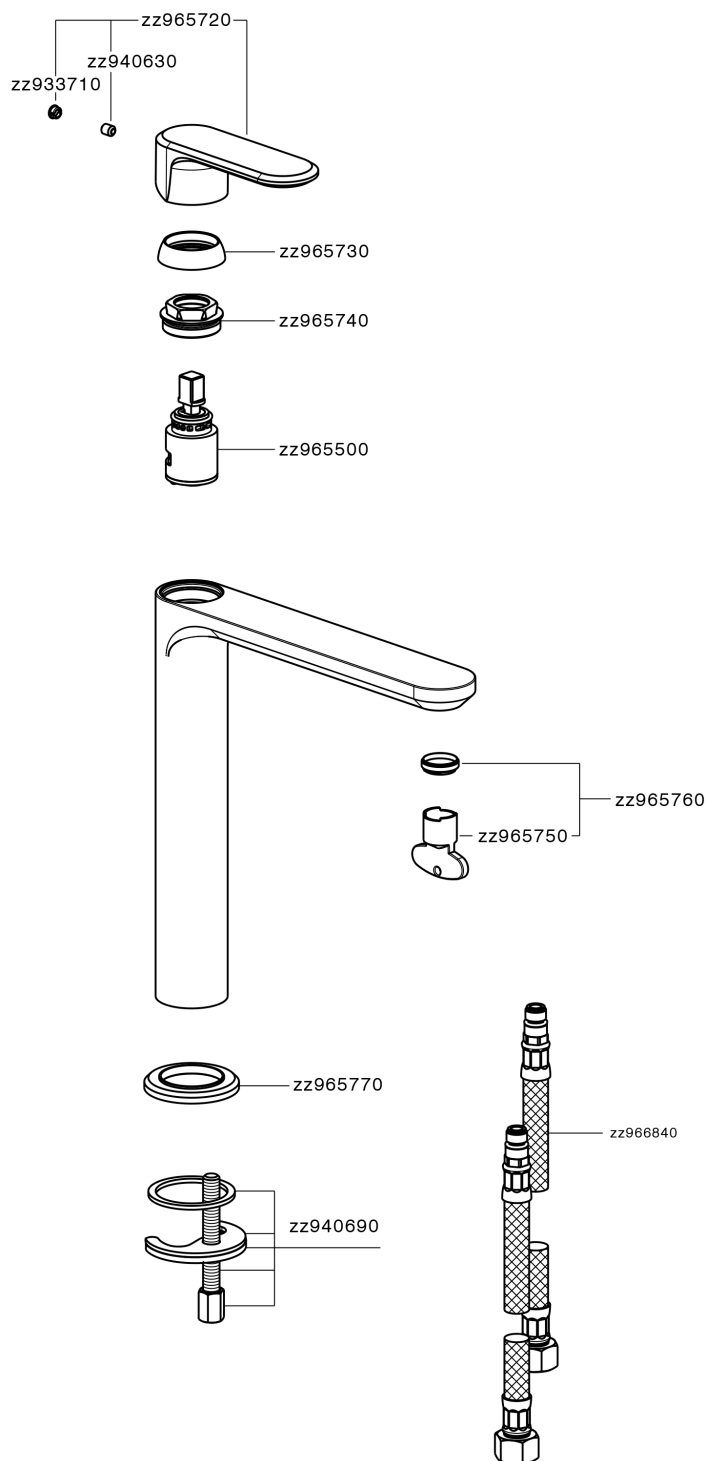

## Single lever tall washbasin mixer LINEAVIVA\_LV003554

LV003554

<https://en.cisal.it/single-lever-tall-washbasin-mixer-lineaviva-lv003554>

2026-06-05