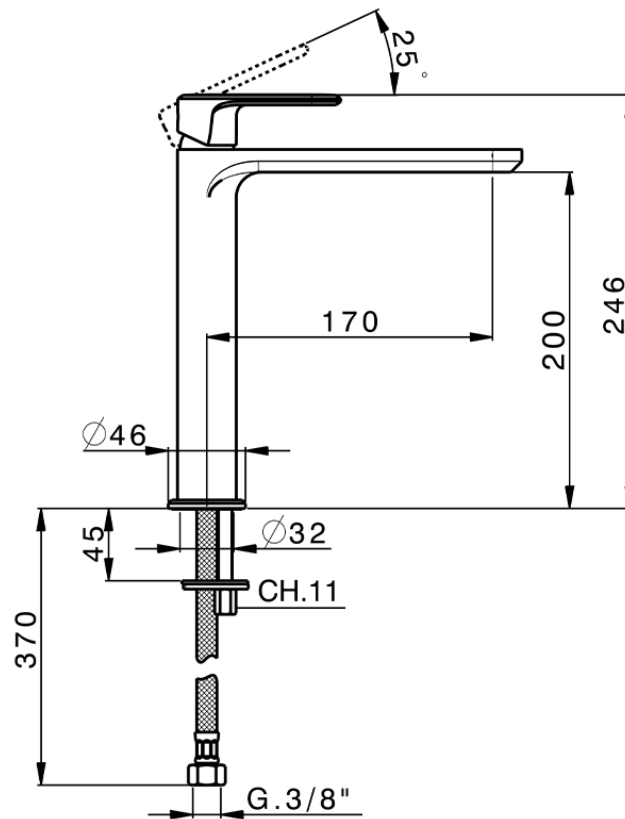

Single lever tall washbasin mixer LINEAVIVA_LV003554

LV003554

<https://en.cisal.it/single-lever-tall-washbasin-mixer-lineaviva-lv003554>

2026-06-05