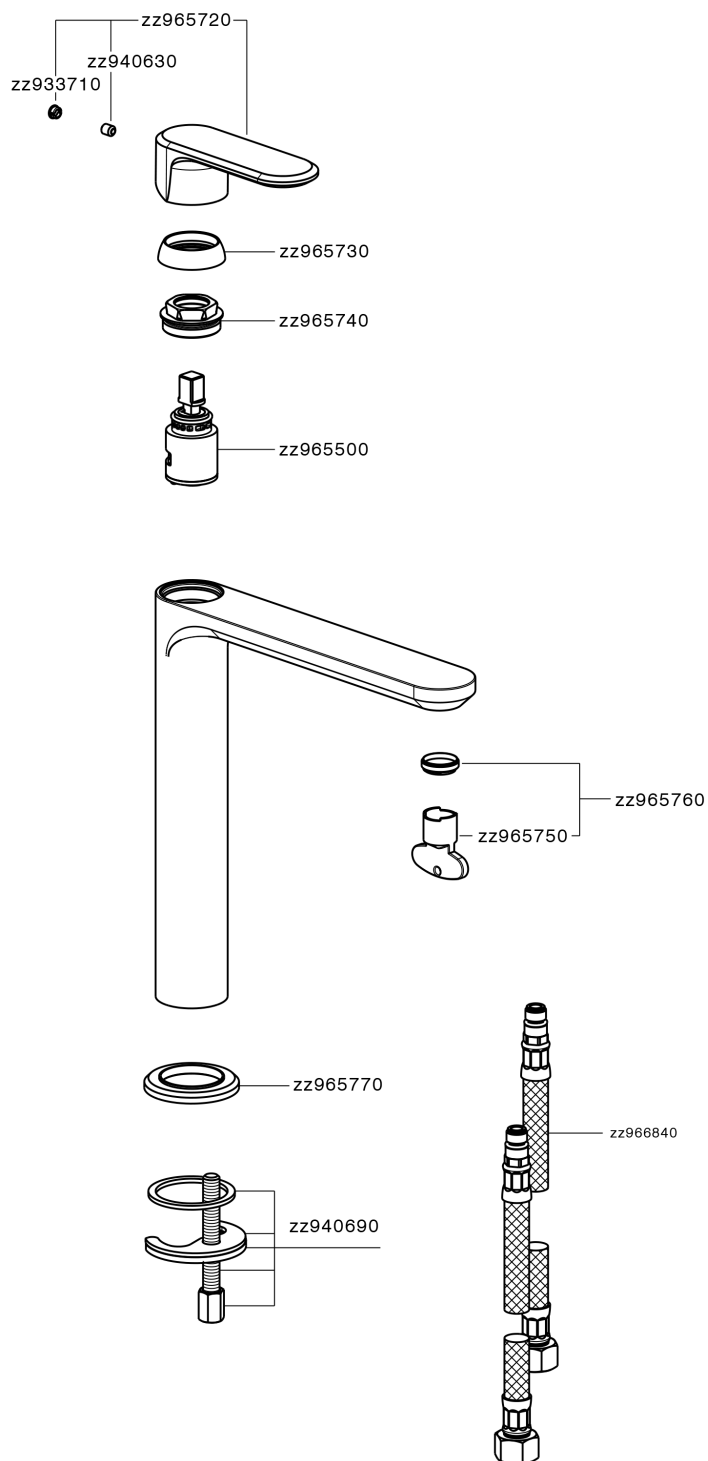

## Single lever tall washbasin mixer LINEAVIVA\_LV003554

MODEL **LV003554**

Single lever tall washbasin mixer, without automatic pop-up waste, G.3/8" stainless steel flexible hoses

### CHARACTERISTICS

Cartridge Spare Parts **ZZ96550000**

**25 mm Cartridge**

## Single lever tall washbasin mixer LINEAVIVA\_LV003554

LV003554

<https://en.cisal.it/single-lever-tall-washbasin-mixer-lineaviva-lv003554>

2026-04-06