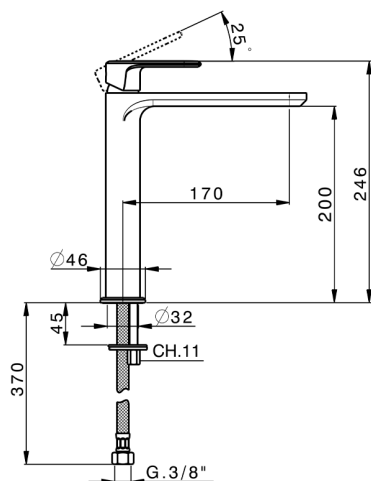

## Single lever tall washbasin mixer LINEAVIVA\_LV003554

MODEL **LV003554**

Single lever tall washbasin mixer, without automatic pop-up waste, G.3/8" stainless steel flexible hoses

### CHARACTERISTICS

Cartridge Spare Parts **ZZ96550000**

**25 mm Cartridge**

## Single lever tall washbasin mixer LINEAVIVA\_LV003554

LV003554

<https://en.cisal.it/single-lever-tall-washbasin-mixer-lineaviva-lv003554>

2026-04-06