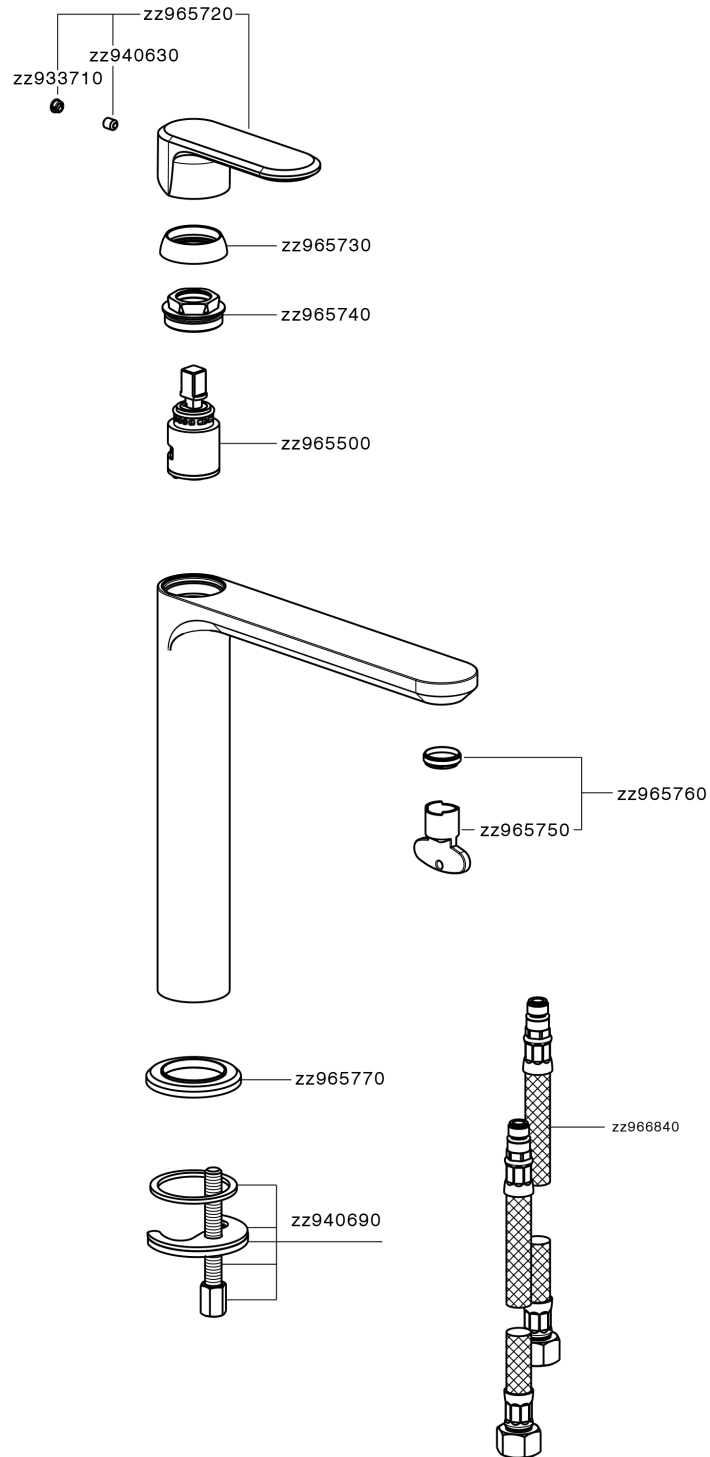

Single lever tall washbasin mixer LINEAVIVA_LV003554

LV003554

<https://en.cisal.it/single-lever-tall-washbasin-mixer-lineaviva-lv003554>

2026-04-30