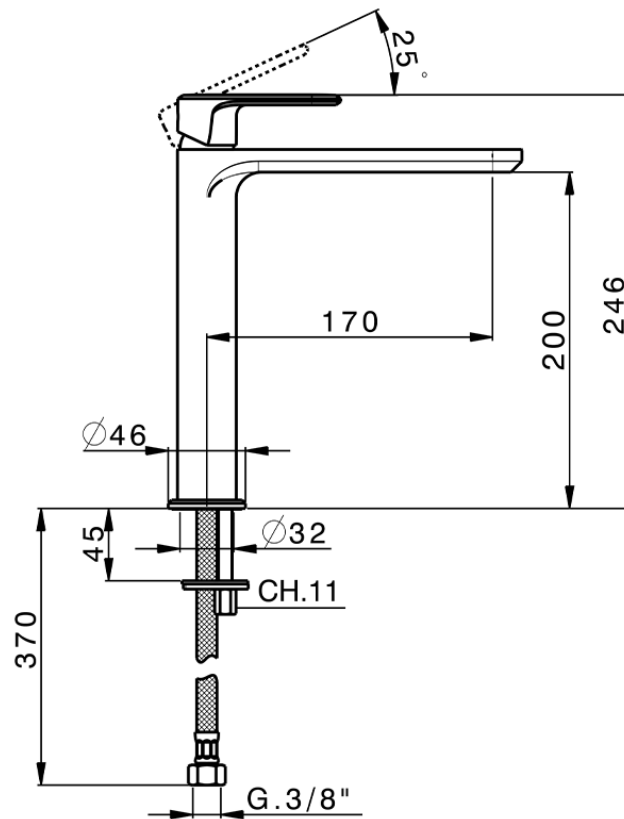

## Single lever tall washbasin mixer LINEAVIVA\_LV003554

LV003554

<https://en.cisal.it/single-lever-tall-washbasin-mixer-lineaviva-lv003554>

2026-04-06