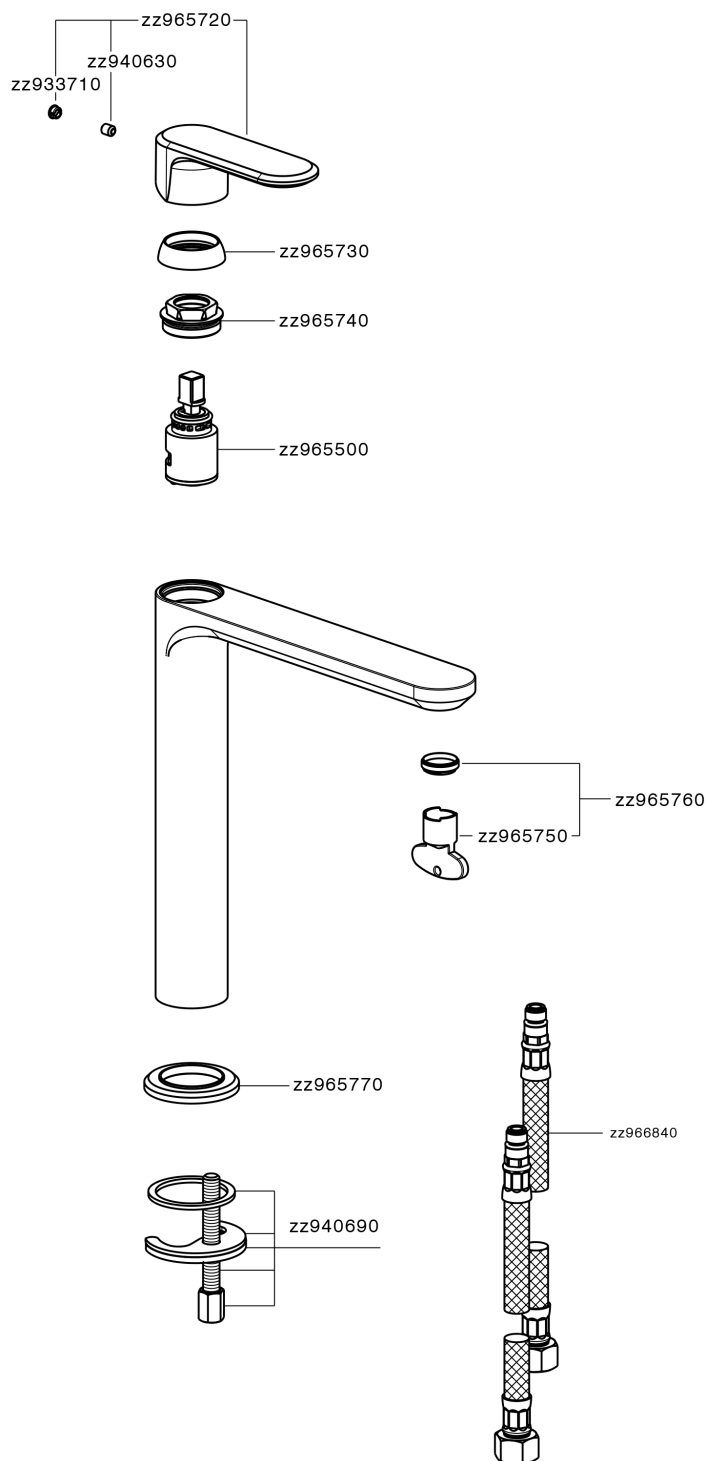

Single lever tall washbasin mixer LINEAVIVA_LV003554

LV003554

<https://en.cisal.it/single-lever-tall-washbasin-mixer-lineaviva-lv003554>

2026-06-26