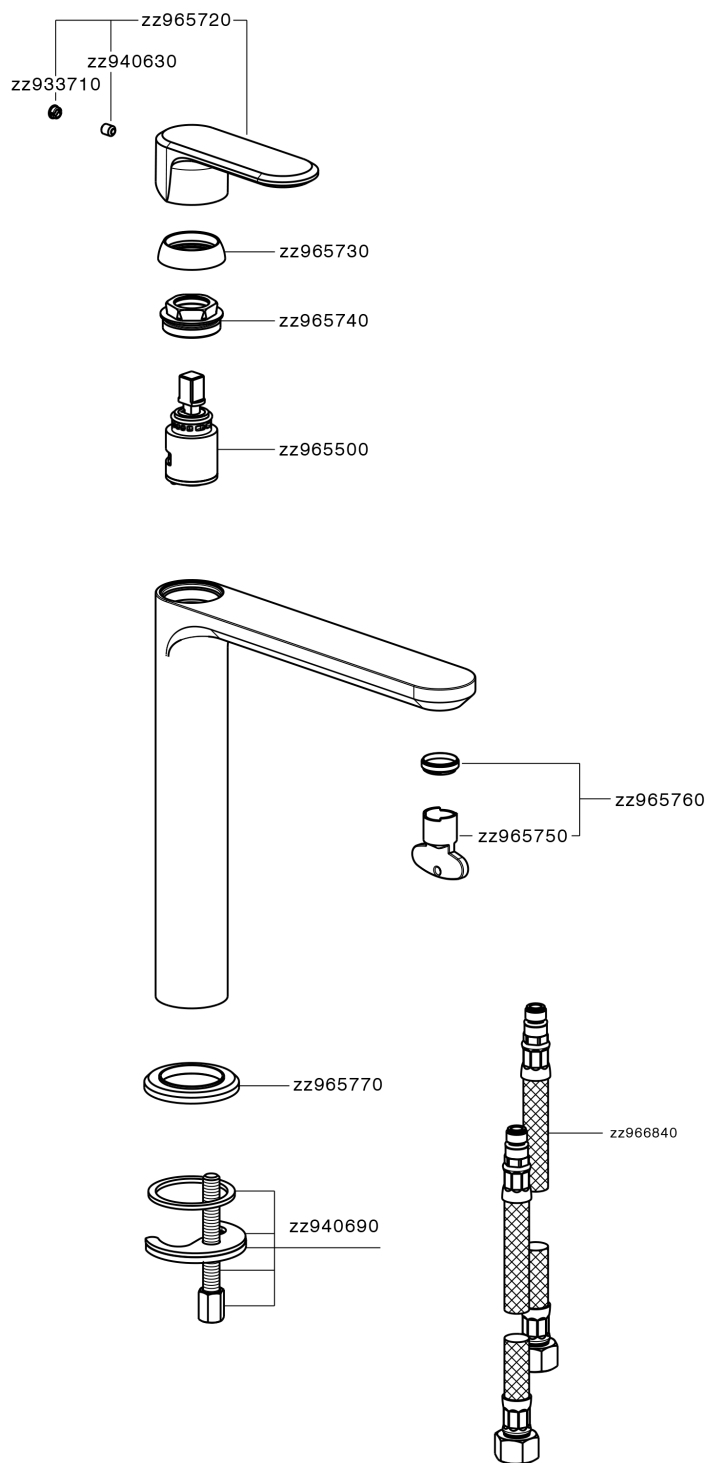

Single lever tall washbasin mixer LINEAVIVA_LV003554

MODEL **LV003554**

Single lever tall washbasin mixer, without automatic pop-up waste, G.3/8" stainless steel flexible hoses

AVAILABLE FINISHINGS

-  **21** 21 Chrome
-  **2B** 2B Polished Nickel
-  **2F** 2F Brushed Nickel
-  **40** 40 Matt Black
-  **4Q** 4Q Matt White

CHARACTERISTICS

Cartridge Spare Parts **ZZ96550000**

25 mm Cartridge

Single lever tall washbasin mixer LINEAVIVA_LV003554

LV003554

<https://en.cisal.it/single-lever-tall-washbasin-mixer-lineaviva-lv003554>