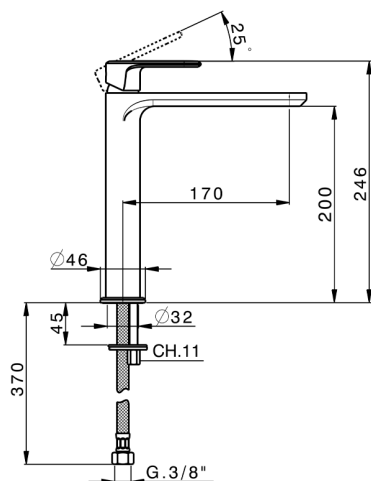

## Single lever tall washbasin mixer LINEAVIVA\_LV003554

MODEL **LV003554**

Single lever tall washbasin mixer, without automatic pop-up waste, G.3/8" stainless steel flexible hoses

### CHARACTERISTICS

Cartridge Spare Parts **ZZ96550000**

**25 mm Cartridge**

## Single lever tall washbasin mixer LINEAVIVA\_LV003554

LV003554

<https://en.cisal.it/single-lever-tall-washbasin-mixer-lineaviva-lv003554>

2026-05-04