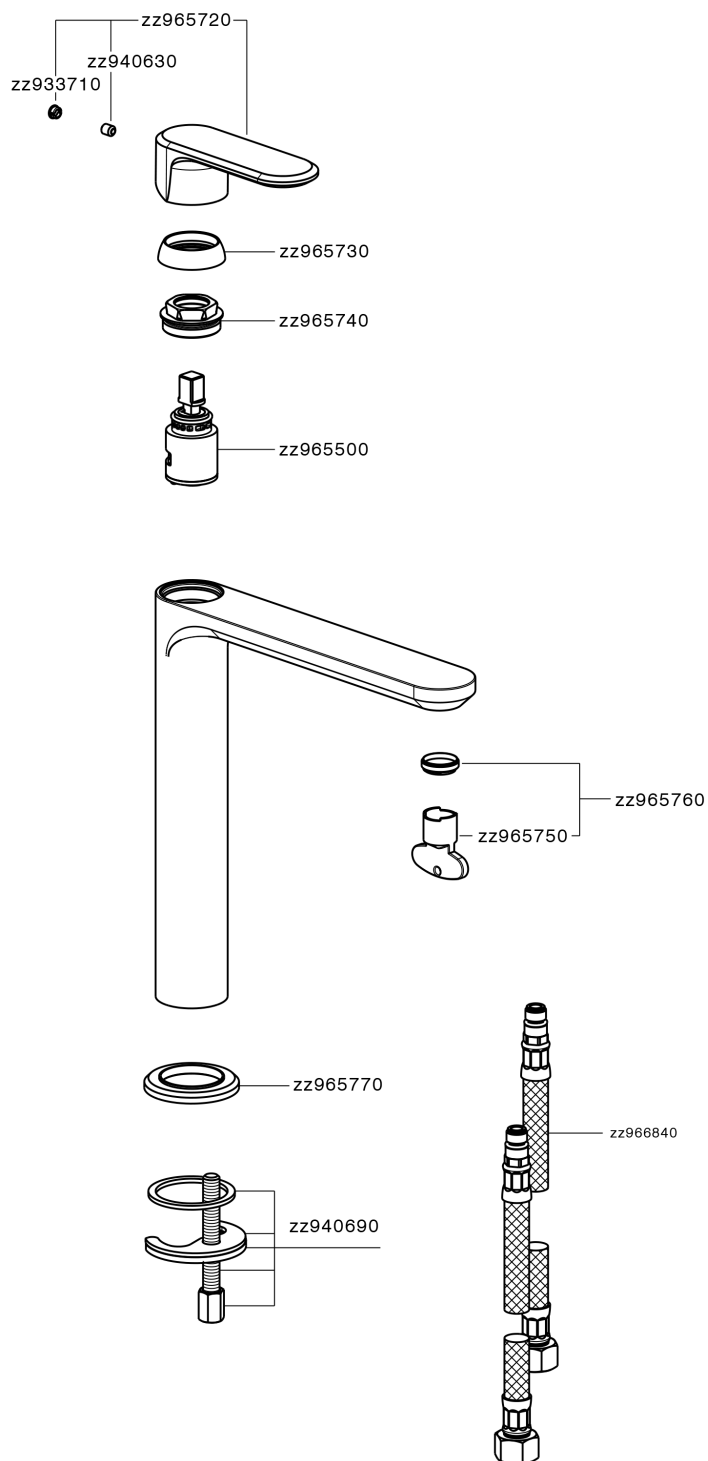

## Single lever tall washbasin mixer LINEAVIVA\_LV003554

MODEL **LV003554**

Single lever tall washbasin mixer, without automatic pop-up waste, G.3/8" stainless steel flexible hoses

### CHARACTERISTICS

Cartridge Spare Parts **ZZ96550000**

**25 mm Cartridge**

## Single lever tall washbasin mixer LINEAVIVA\_LV003554

LV003554

<https://en.cisal.it/single-lever-tall-washbasin-mixer-lineaviva-lv003554>

2026-05-04