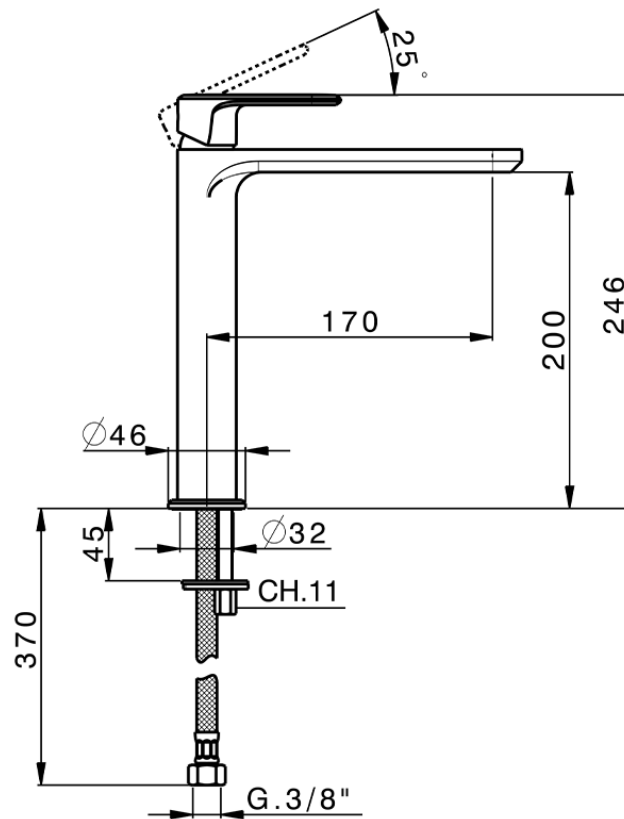

Single lever tall washbasin mixer LINEAVIVA_LV003554

LV003554

<https://en.cisal.it/single-lever-tall-washbasin-mixer-lineaviva-lv003554>

2026-04-06