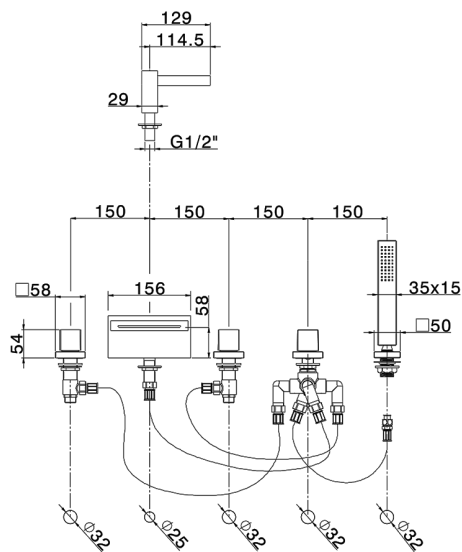

Deck-mounted 5-hole bath mixer WAVE_WE000260

MODEL **WE000260**

Deck-mounted 5-hole bath mixer, 2 outlet diverter, 35x15 mm Brass minimalistic one spray handshower

AVAILABLE FINISHINGS

-  **21** 21 Chrome
-  **2F** 2F Brushed Nickel
-  **2Q** 2Q Black Titanium