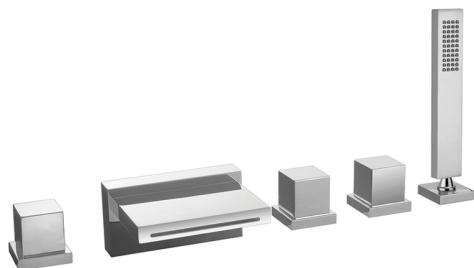

Deck-mounted 5-hole bath mixer WAVE_WE000260

MODEL **WE000260**

Deck-mounted 5-hole bath mixer, 2 outlet diverter, 35x15 mm Brass minimalistic one spray handshower

AVAILABLE FINISHINGS

-  **21** 21 Chrome
-  **2F** 2F Brushed Nickel
-  **2Q** 2Q Black Titanium