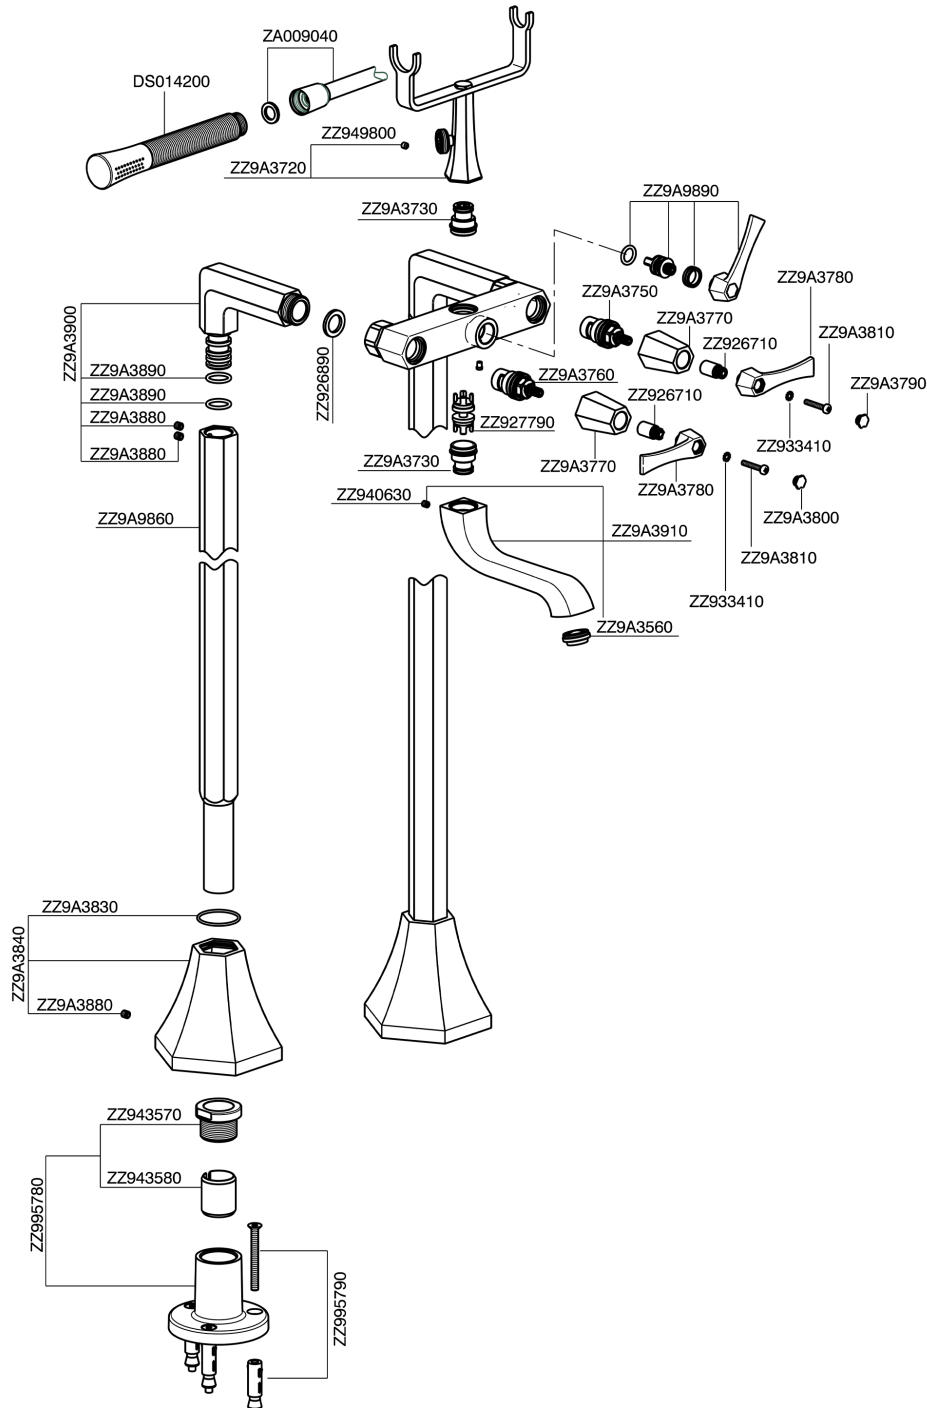

Bath mixer, with floor mount legs **CHERIE_CF004200**

MODEL **CF004200**

Bath mixer, with floor mount legs, handshower holder on cradle, Chérie Brass one spray handshower, 150 cm SUPREME Flexible Hose

AVAILABLE FINISHINGS

- 
6T 6T Chrome/Matt Black
- 
7C 7C Gold/Matt Black
- 
7D 7D Polished Nickel/Matt Black
- 
7E 7E Rose Gold/Matt Black

CHARACTERISTICS

Bath mixer, with floor mount legs CHERIE_CF004200

CF004200

<https://en.cisal.it/bath-mixer-with-floor-mount-legs-cherie-cf004200>