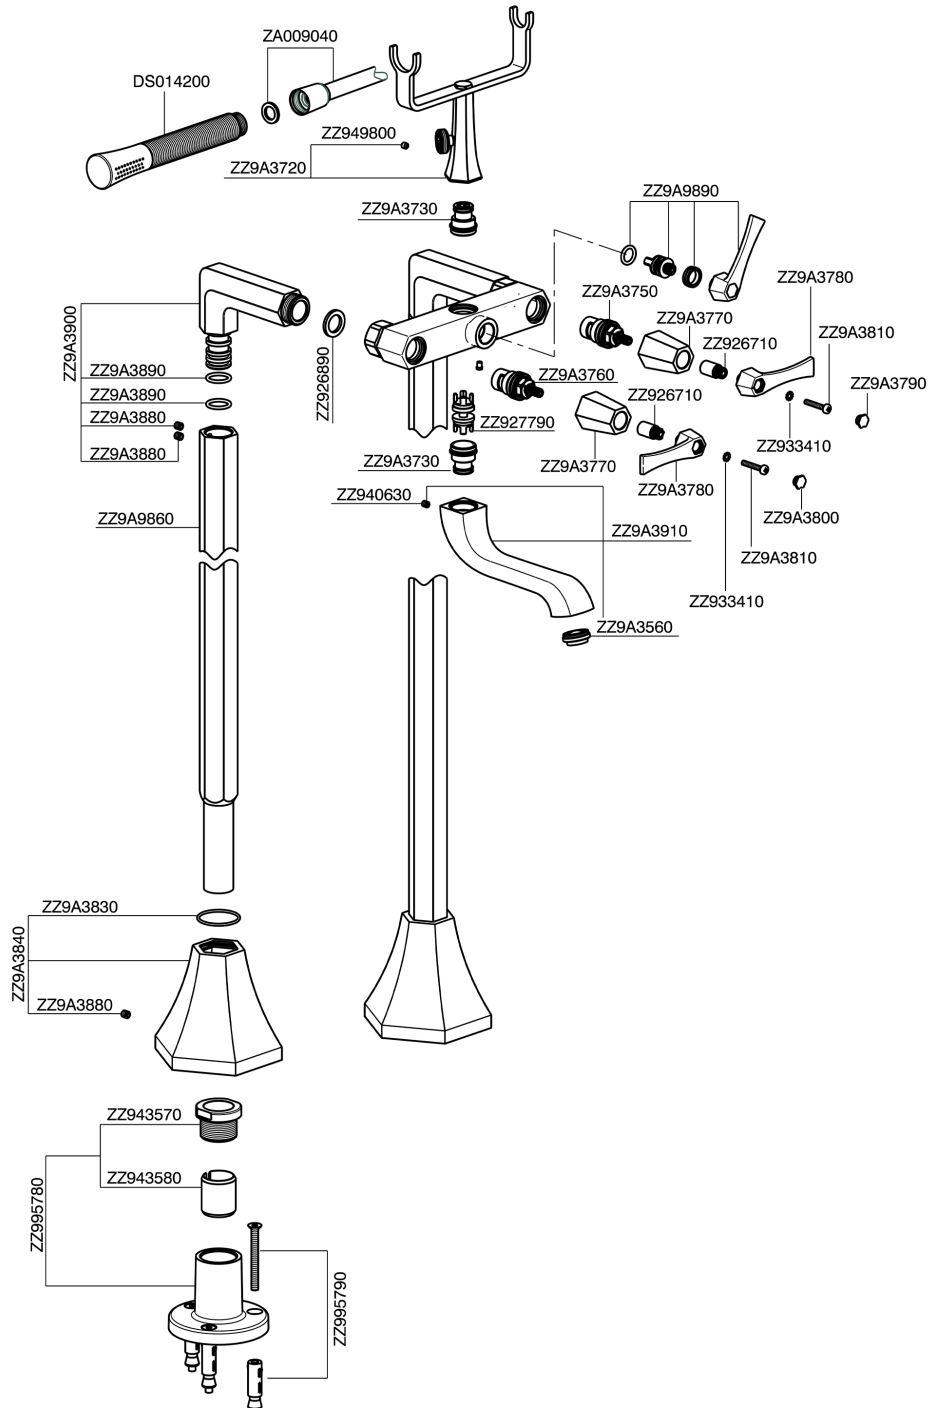

## Bath mixer, with floor mount legs **CHERIE\_CF004200**

MODEL **CF004200**

Bath mixer, with floor mount legs, handshower holder on cradle, Chérie Brass one spray handshower, 150 cm SUPREME Flexible Hose

### AVAILABLE FINISHINGS

- 
**6T** 6T Chrome/Matt Black
- 
**7C** 7C Gold/Matt Black
- 
**7D** 7D Polished Nickel/Matt Black
- 
**7E** 7E Rose Gold/Matt Black

## Bath mixer, with floor mount legs CHERIE\_CF004200

CF004200

<https://en.cisal.it/bath-mixer-with-floor-mount-legs-cherie-cf004200>

2026-05-15