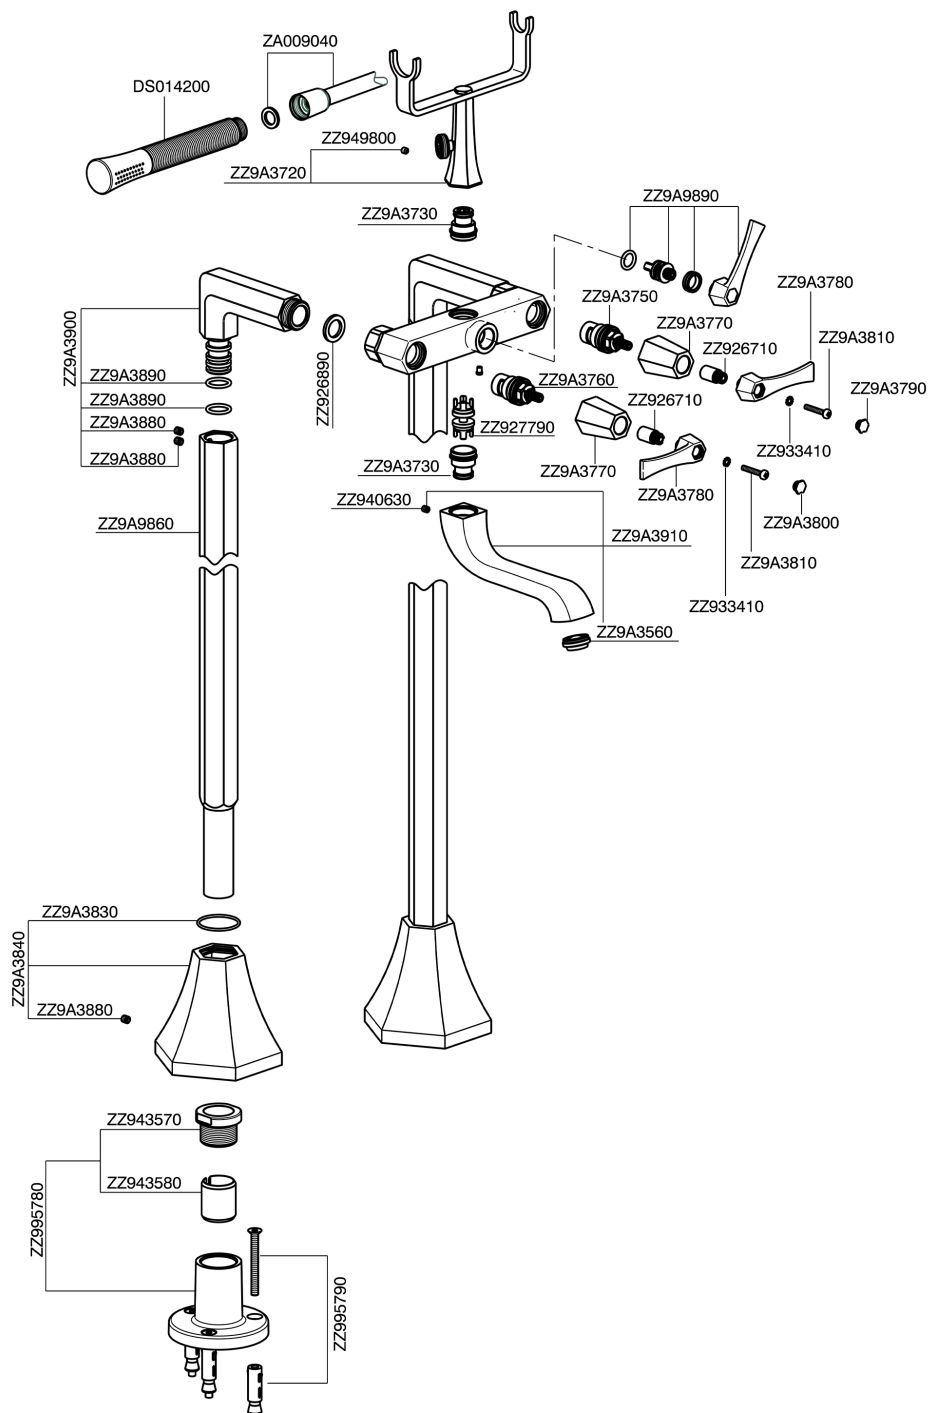

Bath mixer, with floor mount legs CHERIE_CF004200

CF004200

<https://en.cisal.it/bath-mixer-with-floor-mount-legs-cherie-cf004200>

2026-05-15