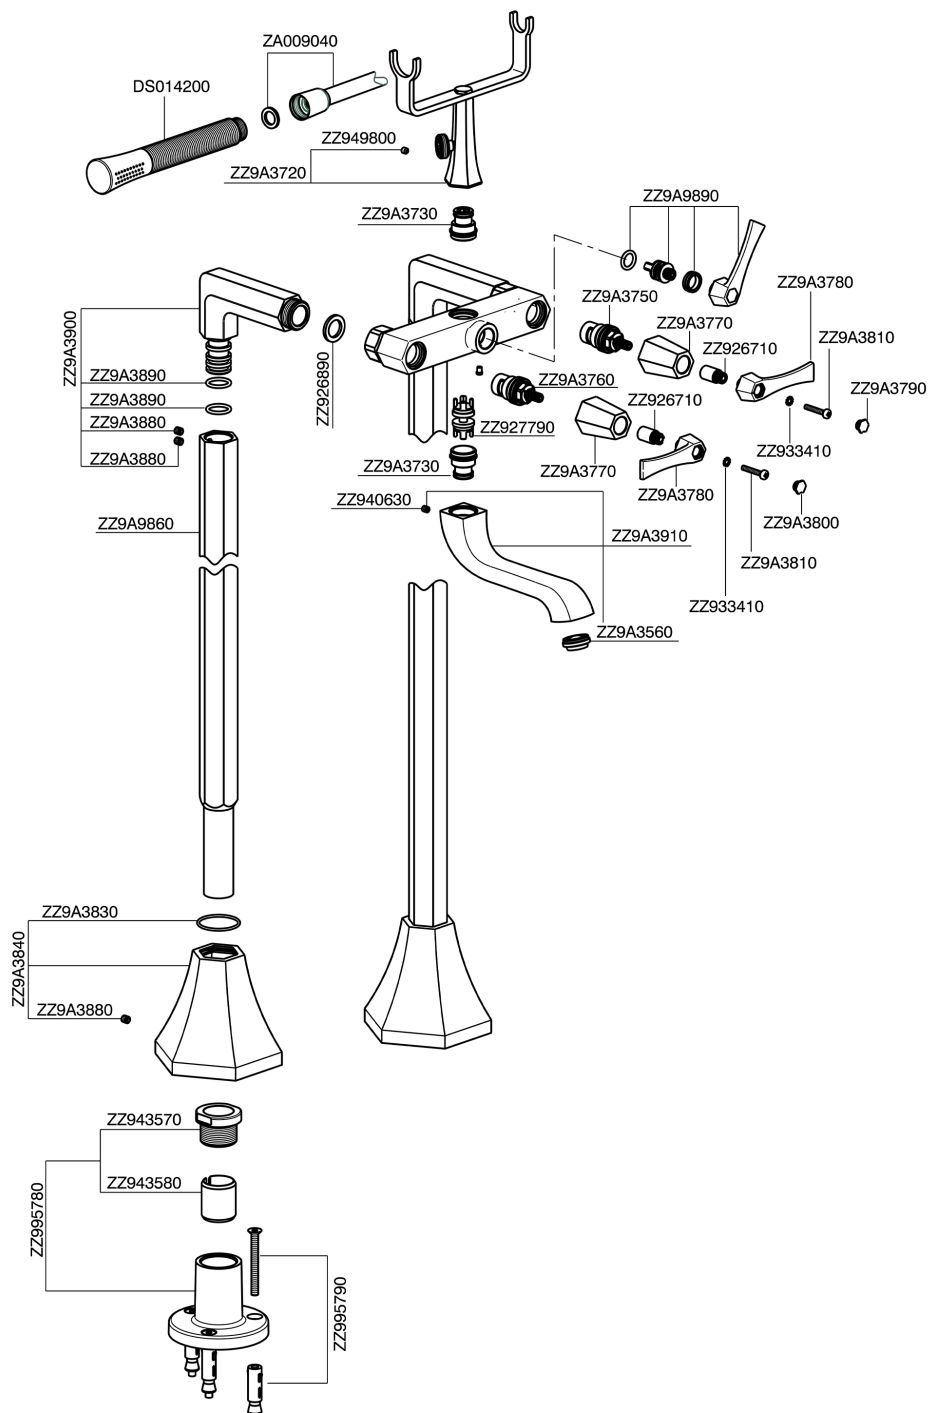

## Bath mixer, with floor mount legs CHERIE\_CF004200

CF004200

<https://en.cisal.it/bath-mixer-with-floor-mount-legs-cherie-cf004200>

2026-06-04