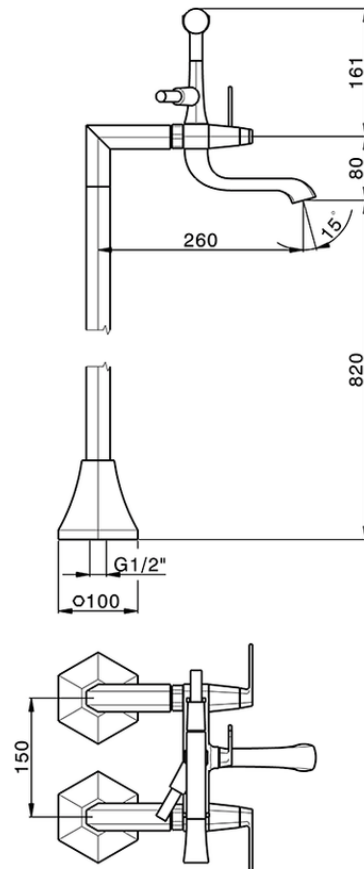

## Bath mixer, with floor mount legs CHERIE\_CF004200

CF004200

<https://en.cisal.it/bath-mixer-with-floor-mount-legs-cherie-cf004200>

2026-04-24