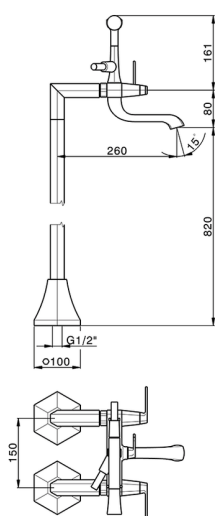

Bath mixer, with floor mount legs **CHERIE_CF004200**

MODEL **CF004200**

Bath mixer, with floor mount legs, handshower holder on cradle, Chérie Brass one spray handshower, 150 cm SUPREME Flexible Hose

AVAILABLE FINISHINGS

- 
6T 6T Chrome/Matt Black
- 
7C 7C Gold/Matt Black
- 
7D 7D Polished Nickel/Matt Black
- 
7E 7E Rose Gold/Matt Black

CHARACTERISTICS

Bath mixer, with floor mount legs CHERIE_CF004200

CF004200

<https://en.cisal.it/bath-mixer-with-floor-mount-legs-cherie-cf004200>