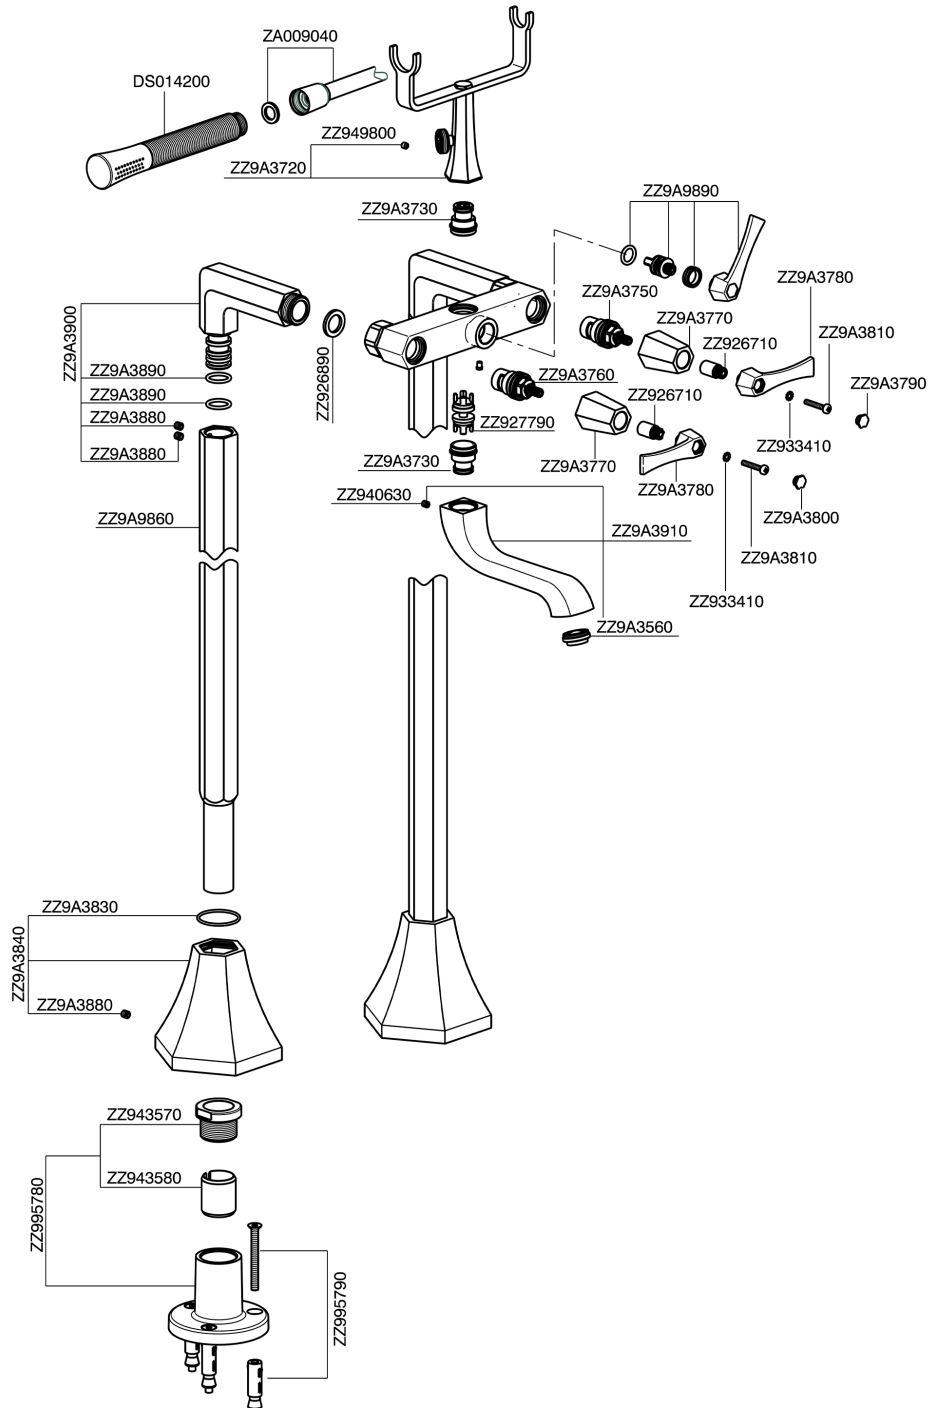

## Bath mixer, with floor mount legs **CHERIE\_CF004200**

MODEL **CF004200**

Bath mixer, with floor mount legs, handshower holder on cradle, Chérie Brass one spray handshower, 150 cm SUPREME Flexible Hose

### AVAILABLE FINISHINGS

- 
**6T** 6T Chrome/Matt Black
- 
**7C** 7C Gold/Matt Black
- 
**7D** 7D Polished Nickel/Matt Black
- 
**7E** 7E Rose Gold/Matt Black

## Bath mixer, with floor mount legs CHERIE\_CF004200

CF004200

<https://en.cisal.it/bath-mixer-with-floor-mount-legs-cherie-cf004200>

2026-06-04