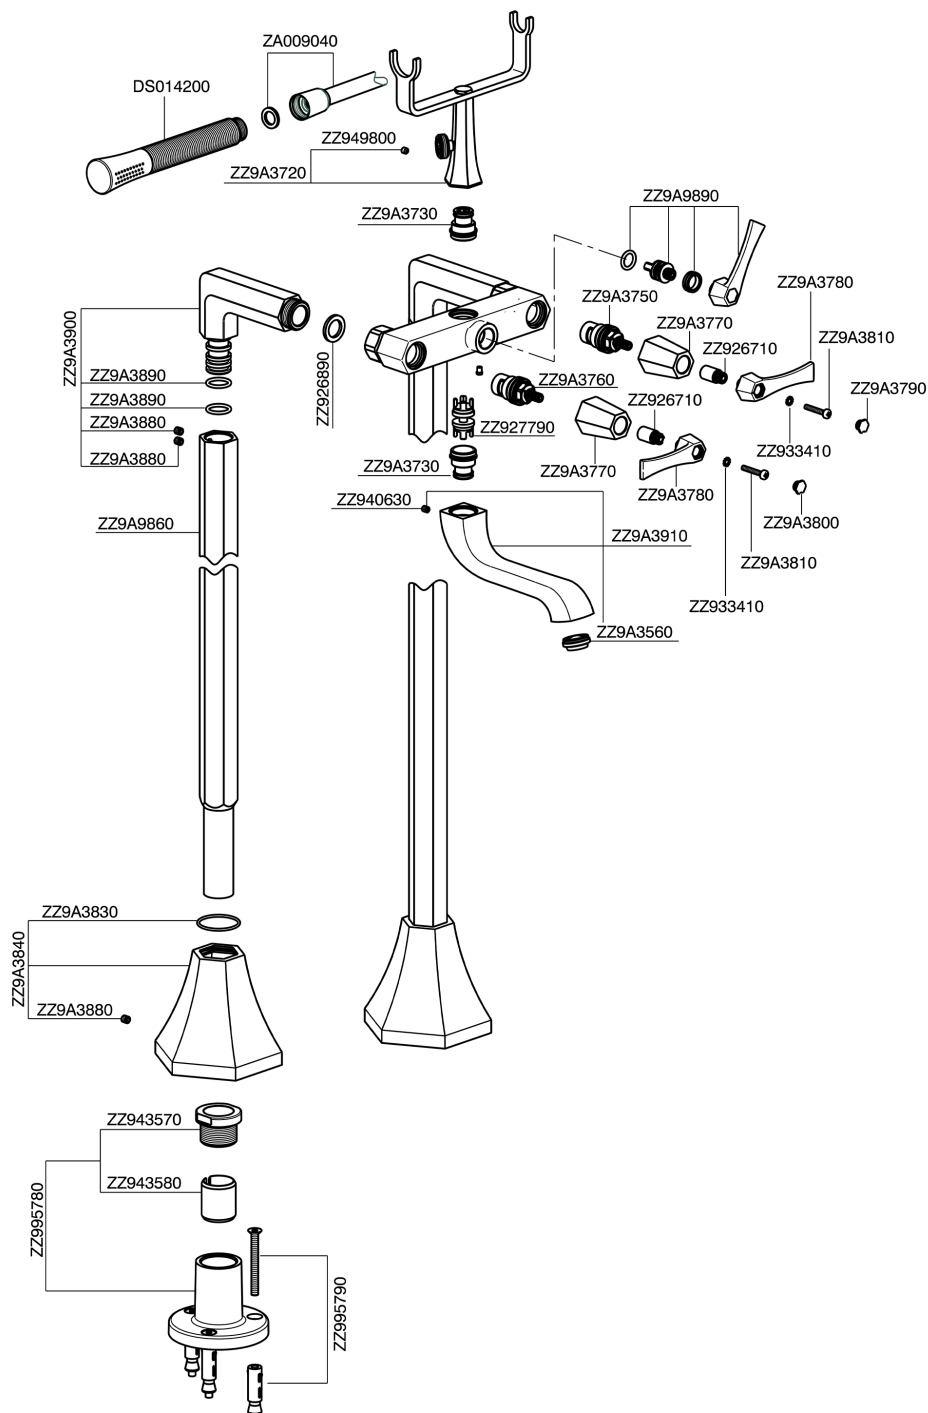

## Bath mixer, with floor mount legs **CHERIE\_CF004200**

MODEL **CF004200**

Bath mixer, with floor mount legs, handshower holder on cradle, Chérie Brass one spray handshower, 150 cm SUPREME Flexible Hose

### AVAILABLE FINISHINGS

- 
**6T** 6T Chrome/Matt Black
- 
**7C** 7C Gold/Matt Black
- 
**7D** 7D Polished Nickel/Matt Black
- 
**7E** 7E Rose Gold/Matt Black

## Bath mixer, with floor mount legs CHERIE\_CF004200

CF004200

<https://en.cisal.it/bath-mixer-with-floor-mount-legs-cherie-cf004200>

2026-04-24