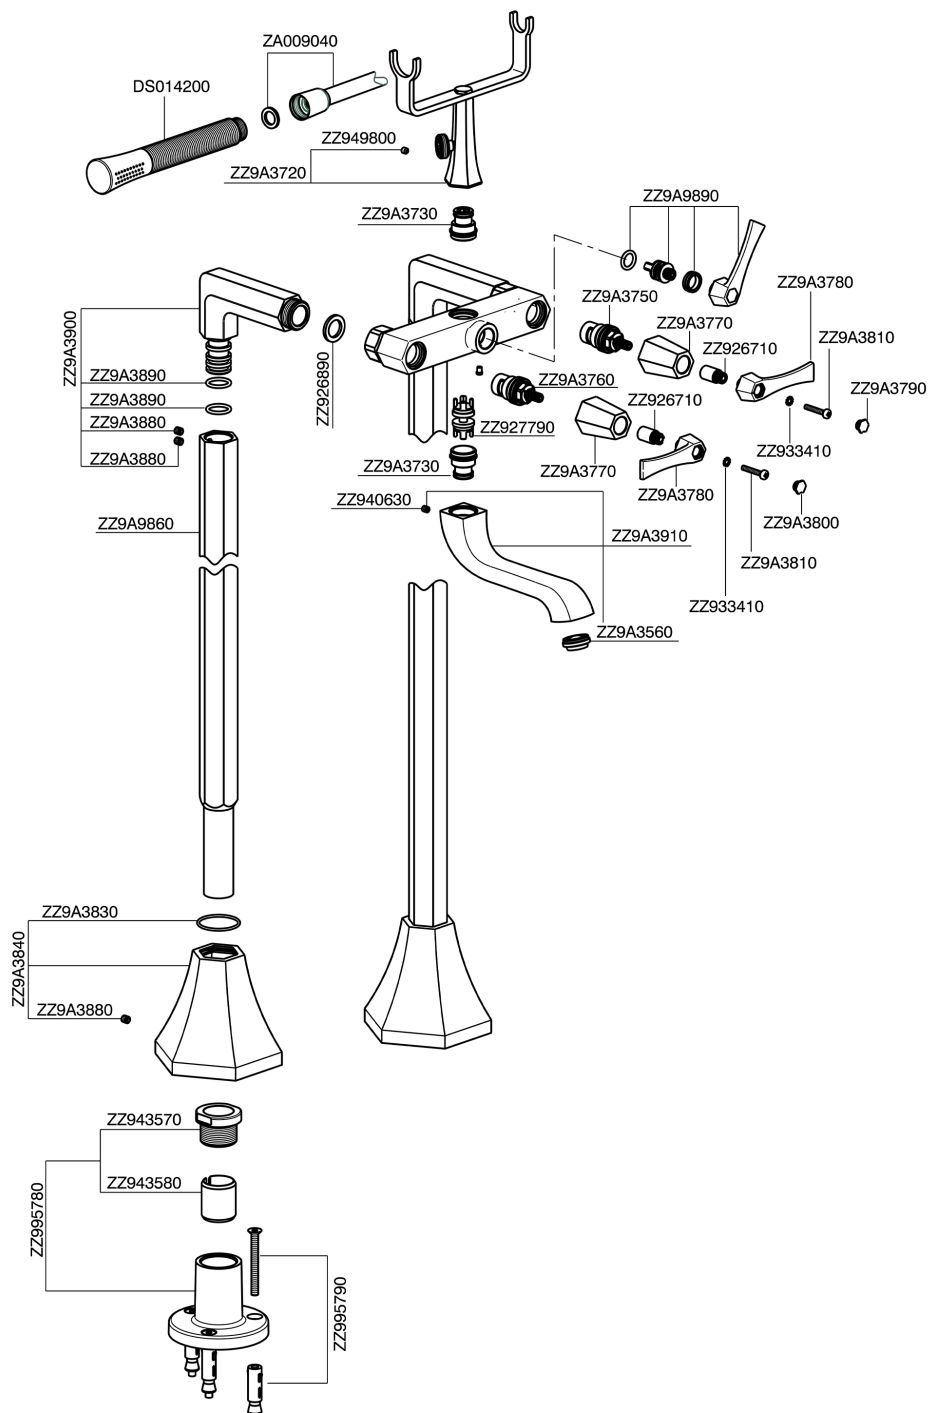

Bath mixer, with floor mount legs CHERIE_CF004200

CF004200

<https://en.cisal.it/bath-mixer-with-floor-mount-legs-cherie-cf004200>

2026-04-04