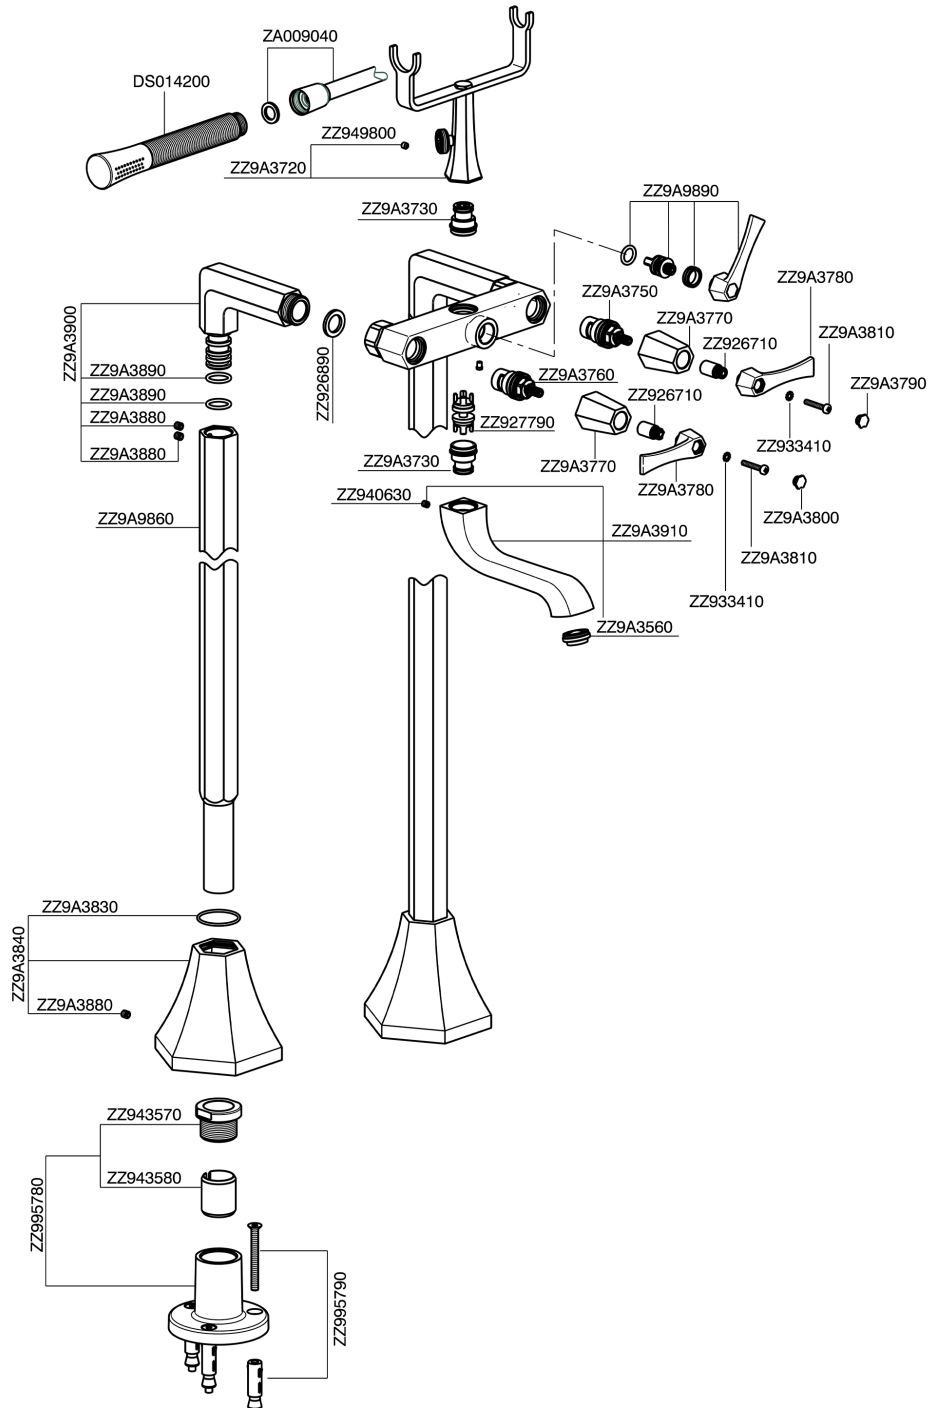

Bath mixer, with floor mount legs CHERIE_CF004200

CF004200

<https://en.cisal.it/bath-mixer-with-floor-mount-legs-cherie-cf004200>

2026-04-24