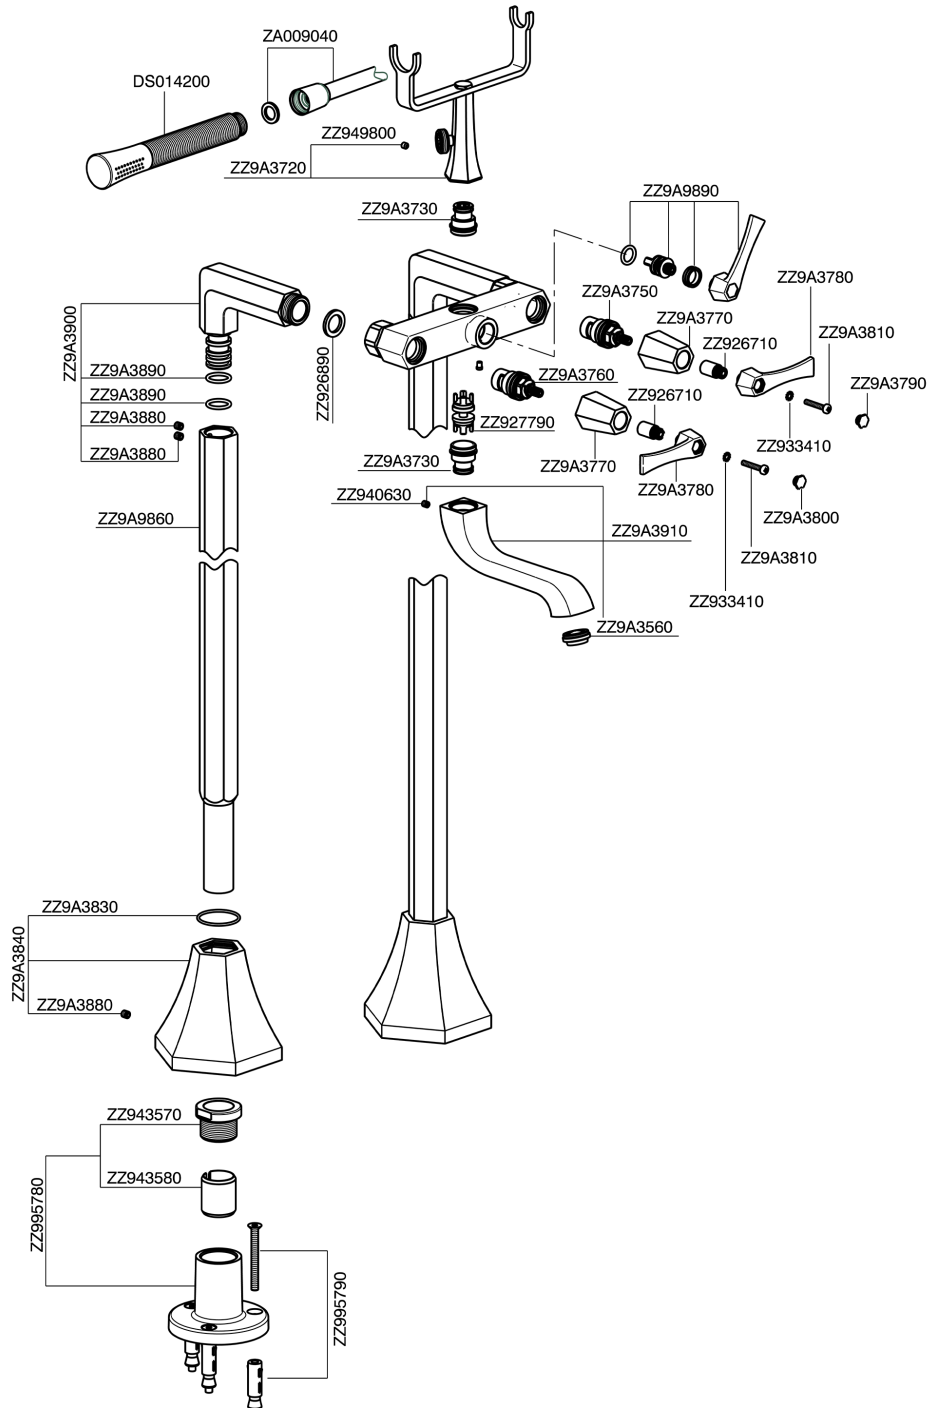

Bath mixer, with floor mount legs CHERIE_CF004200

CF004200

<https://en.cisal.it/bath-mixer-with-floor-mount-legs-cherie-cf004200>

2026-06-24