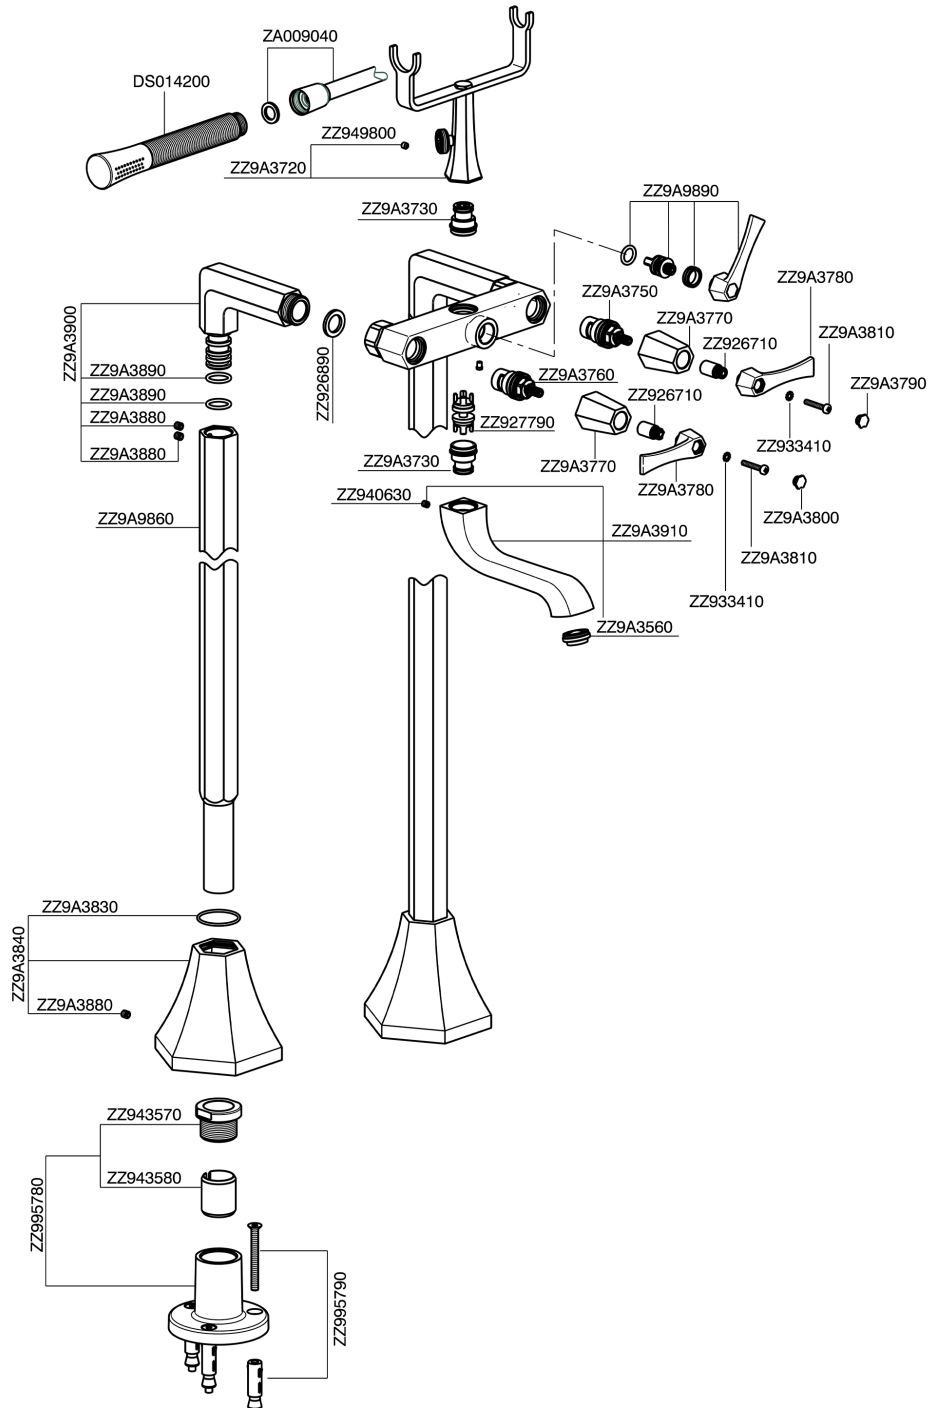

Bath mixer, with floor mount legs CHERIE_CF004200

CF004200

<https://en.cisal.it/bath-mixer-with-floor-mount-legs-cherie-cf004200>

2026-04-28