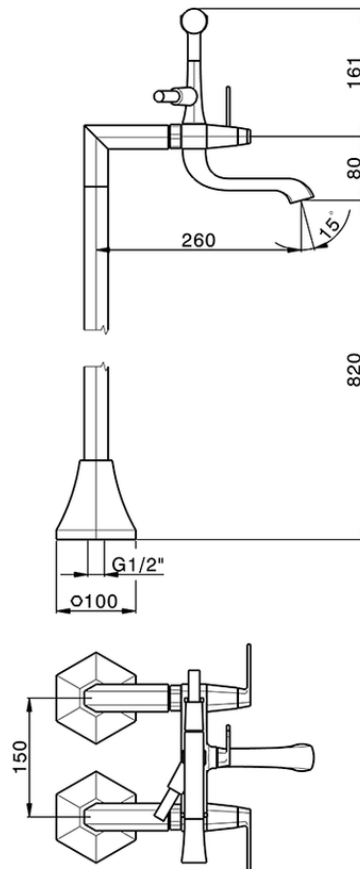

Bath mixer, with floor mount legs CHERIE_CF004200

CF004200

<https://en.cisal.it/bath-mixer-with-floor-mount-legs-cherie-cf004200>

2026-06-24