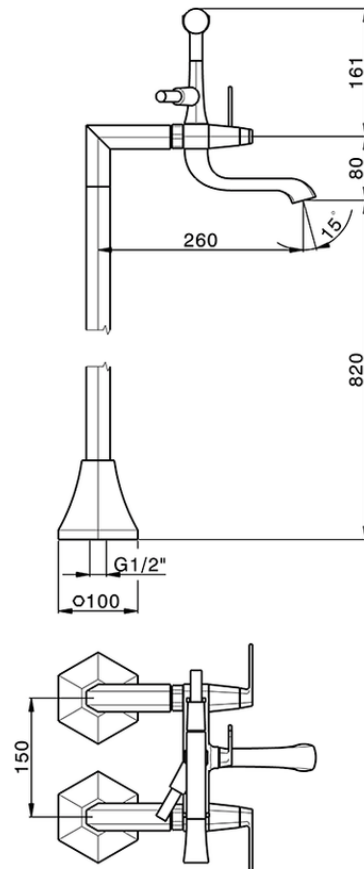

## Bath mixer, with floor mount legs CHERIE\_CF004200

CF004200

<https://en.cisal.it/bath-mixer-with-floor-mount-legs-cherie-cf004200>

2026-05-15