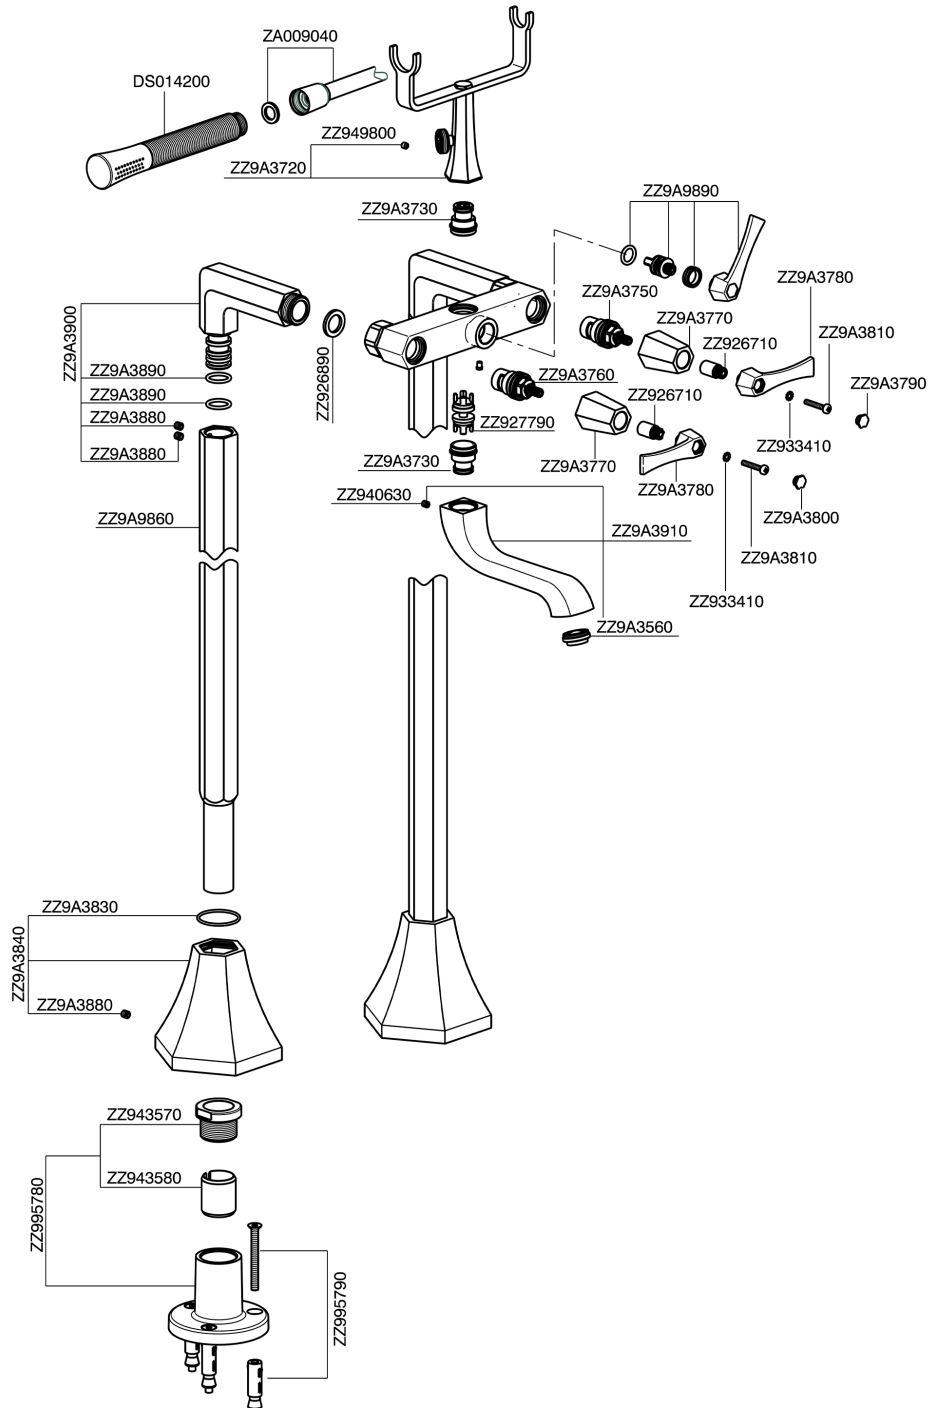

## Bath mixer, with floor mount legs **CHERIE\_CF004200**

MODEL **CF004200**

Bath mixer, with floor mount legs, handshower holder on cradle, Chérie Brass one spray handshower, 150 cm SUPREME Flexible Hose

### AVAILABLE FINISHINGS

- 
**6T** 6T Chrome/Matt Black
- 
**7C** 7C Gold/Matt Black
- 
**7D** 7D Polished Nickel/Matt Black
- 
**7E** 7E Rose Gold/Matt Black

## Bath mixer, with floor mount legs CHERIE\_CF004200

CF004200

<https://en.cisal.it/bath-mixer-with-floor-mount-legs-cherie-cf004200>

2026-06-05