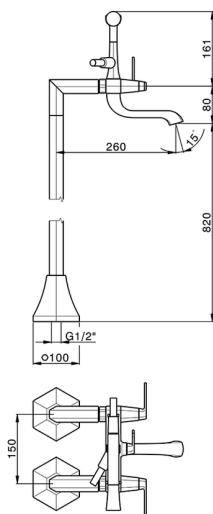

CHARACTERISTICS