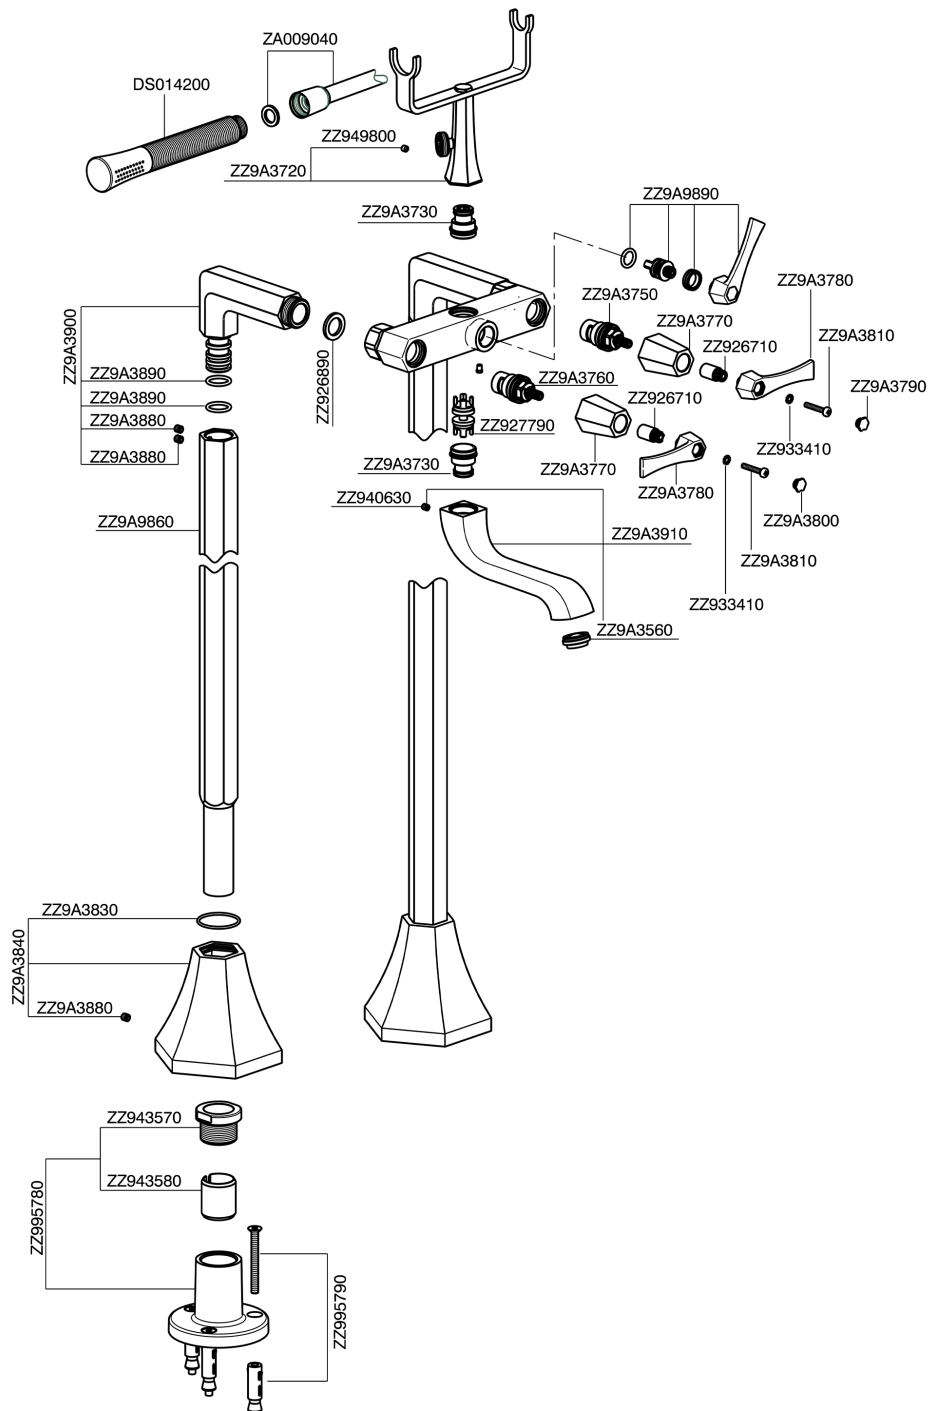

Bath mixer, with floor mount legs CHERIE_CF004200

CF004200

<https://en.cisal.it/bath-mixer-with-floor-mount-legs-cherie-cf004200>

2026-06-05