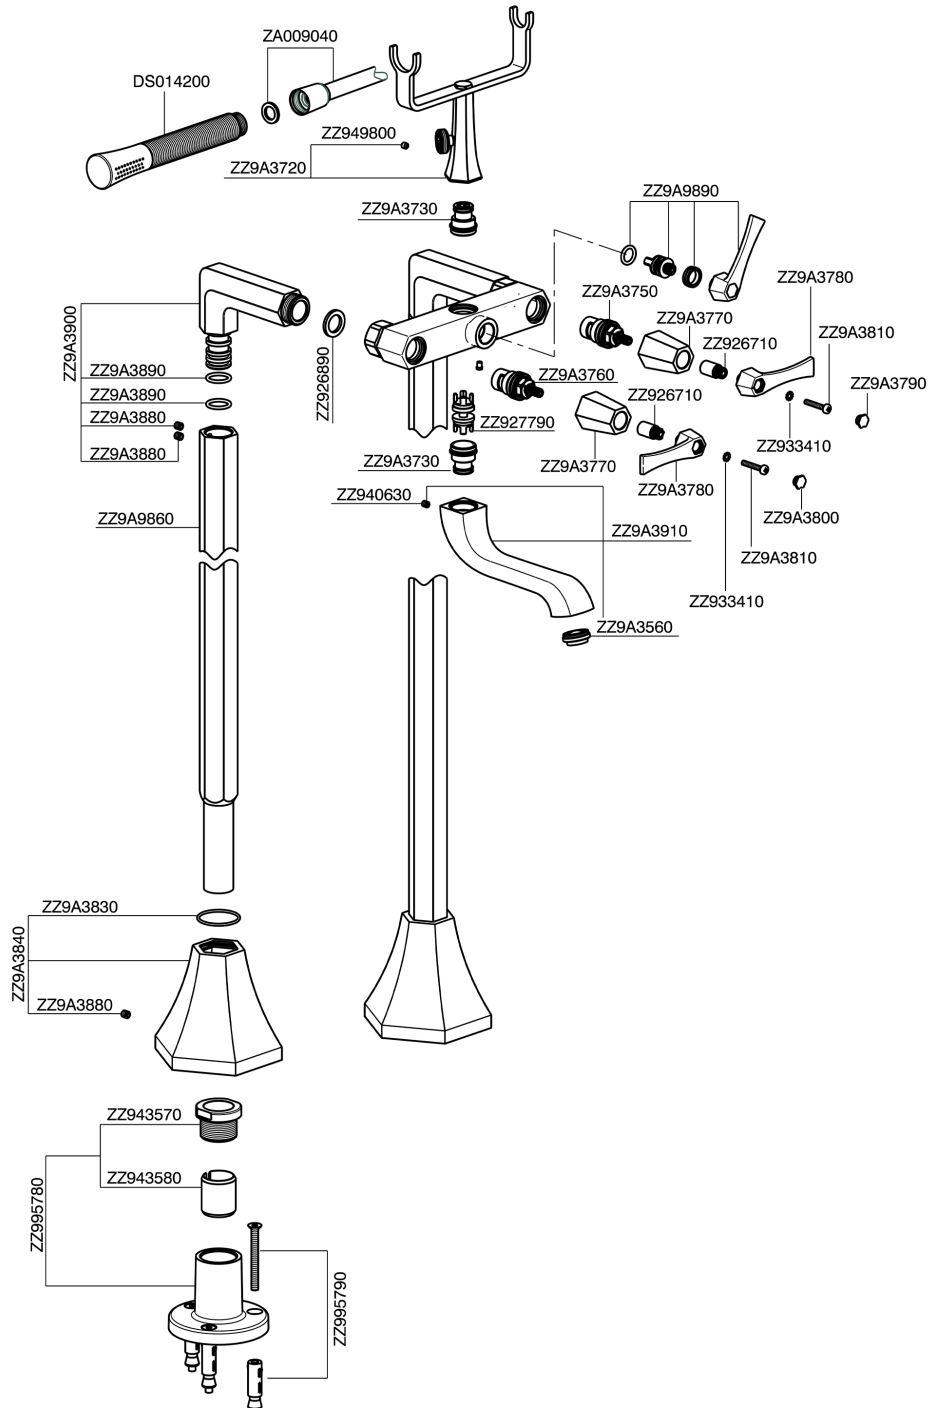

## Bath mixer, with floor mount legs **CHERIE\_CF004200**

MODEL **CF004200**

Bath mixer, with floor mount legs, handshower holder on cradle, Chérie Brass one spray handshower, 150 cm SUPREME Flexible Hose

### AVAILABLE FINISHINGS

- 
**6T** 6T Chrome/Matt Black
- 
**7C** 7C Gold/Matt Black
- 
**7D** 7D Polished Nickel/Matt Black
- 
**7E** 7E Rose Gold/Matt Black

## Bath mixer, with floor mount legs CHERIE\_CF004200

CF004200

<https://en.cisal.it/bath-mixer-with-floor-mount-legs-cherie-cf004200>

2026-04-04