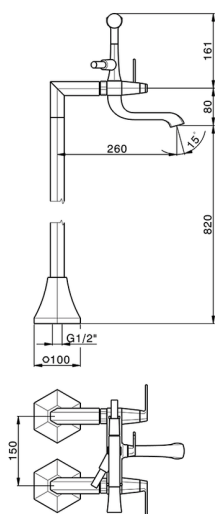

CHARACTERISTICS