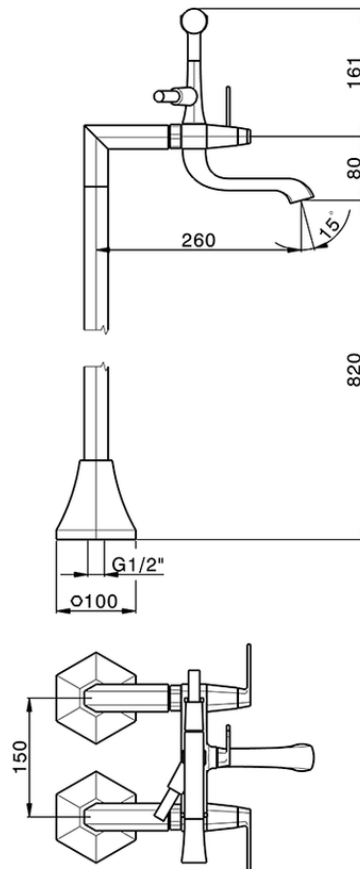

## Bath mixer, with floor mount legs CHERIE\_CF004200

CF004200

<https://en.cisal.it/bath-mixer-with-floor-mount-legs-cherie-cf004200>

2026-04-04