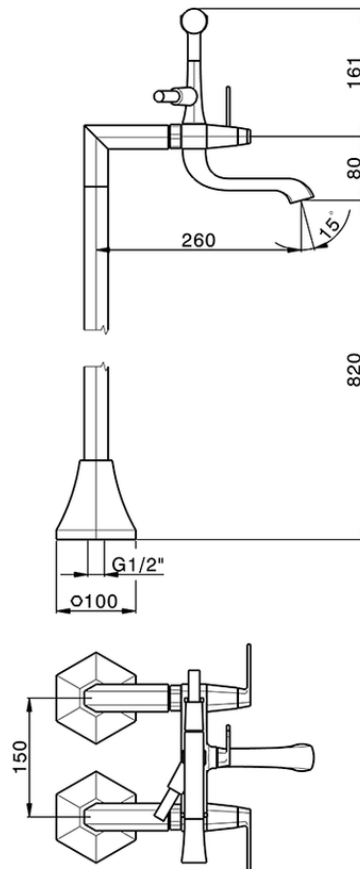

Bath mixer, with floor mount legs CHERIE_CF004200

CF004200

<https://en.cisal.it/bath-mixer-with-floor-mount-legs-cherie-cf004200>

2026-06-04