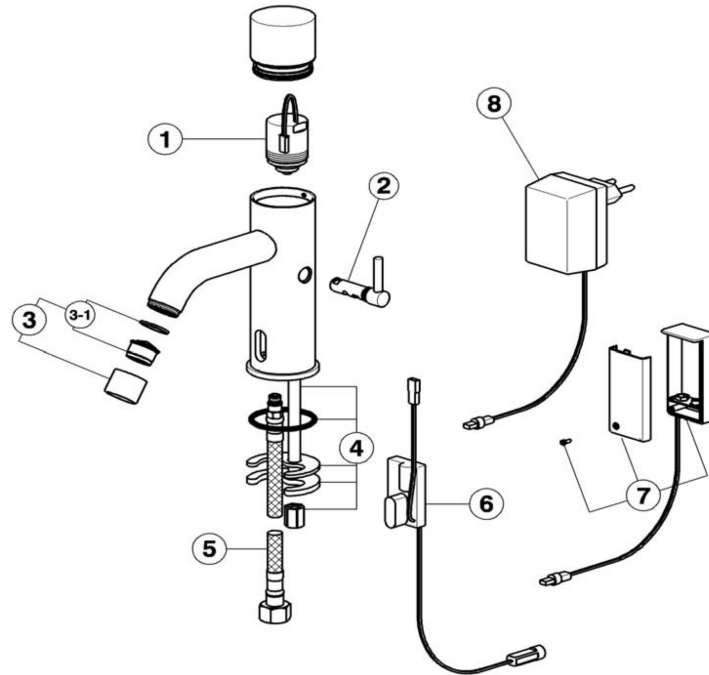

Washbasin electronic mixer TRONIC_TN000540

cisal

TN 00054 0 (TN 00054 1 - TN 00154 0 - TN 00154 1)

NR	DESCRIZIONE DESCRIPTION DESCRIPTION BESCHREIBUNG DESCRIPCIÓN	N.CODICE NR.CODE CODE NO. WERSKNR. N.CÓDIGO	NR	DESCRIZIONE DESCRIPTION DESCRIPTION BESCHREIBUNG DESCRIPCIÓN	N.CODICE NR.CODE CODE NO. WERSKNR. N.CÓDIGO	NR	DESCRIZIONE DESCRIPTION DESCRIPTION BESCHREIBUNG DESCRIPCIÓN	N.CODICE NR.CODE CODE NO. WERSKNR. N.CÓDIGO
1	Elettrovalvola per lavabo Electronvanne pour lavabo Electronic valve for basin Electroválvula para lavabo Elektroventil für Waschtischbatterie	ZZ950360	6	Parte elettronica per lavabo Electronique pour lavabo Electronic mixer set Parte electrónica para lavabo Elektronik für Waschtischarmatur	ZZ950400			
2	Miscelatore di temperatura per lavabo Mitigeur de temperature pour lavabo Temperature's mixer for basin Mezclador de temperatura para lavabo Mischungsvorrichtung für Waschtischbatterie	ZZ950370	7	Scatola per batteria Boite pour pile Box for battery Caja para batería Gehäuse für Batterie	ZZ950410			
3	Aeratore M22x1 IB Mousseur M22x1 IB Mousseur M22x1 IB Aireador M22x1 IB Perlator M22x1 IB	ZZ950430	8	Trasformatore per lavabo elettronico Transformateur pour robinet électronique Transformer for Electronic mixer Transformador para lavabo electrónico Steckernetzteil f/elektronische Waschtischarm.	ZZ950420			
3-1	Cartuccia per aeratore M.24x1 Cartouche pour mousseur M.24x1 Mousseur cartridge M.24x1 Cartucho para aireador M.24x1 Kartusche fuer Perlator M.24x1	ZZ926950						
4	Set installazione lavabo elettronico Set d'installation pour robinet électronique Installation set Juego de instalación lavabo electrónico Befestigungssset f/elektronische Waschtischarm	ZZ950380						
5	Flessibile M8x1 SX - G3/8" L450 Flex M8x1 SX - G3/8" L450 Flex hose M8x1 SX - G3/8" L450 Flexo M8x1 SX - G3/8" L450 Schlauch M8x1 SX - G3/8" L450	ZZ950390						

TN000540

<https://en.cisal.it/washbasin-electronic-mixer-tronic-tn000540>

2026-04-29