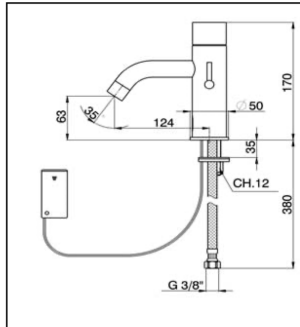

## Washbasin electronic mixer TRONIC\_TN000540

MODEL **TN000540**

Washbasin electronic mixer, without automatic pop-up waste, G.3/8" stainless steel flexible hoses, battery supply

AVAILABLE FINISHINGS

CHARACTERISTICS

## Washbasin electronic mixer TRONIC\_TN000540