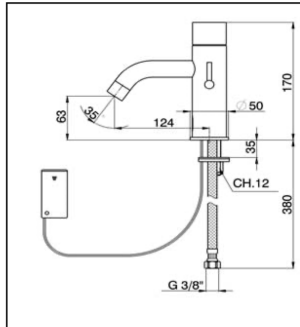

Washbasin electronic mixer TRONIC_TN000540

cisal

TN 00054 0 (TN 00054 1 - TN 00154 0 - TN 00154 1)

NR	DESCRIZIONE DESCRIPTION DESCRIPTION BESCHREIBUNG DESCRIPCIÓN	N.CODICE NR.CODE CODE NO. WERSKNR. N.CÓDIGO	NR	DESCRIZIONE DESCRIPTION DESCRIPTION BESCHREIBUNG DESCRIPCIÓN	N.CODICE NR.CODE CODE NO. WERSKNR. N.CÓDIGO	NR	DESCRIZIONE DESCRIPTION DESCRIPTION BESCHREIBUNG DESCRIPCIÓN	N.CODICE NR.CODE CODE NO. WERSKNR. N.CÓDIGO
1	Elettrovalvola per lavabo Electronvanne pour lavabo Electronic valve for basin Electroválvula para lavabo Elektroventil für Waschtischbatterie	ZZ950360	6	Parte elettronica per lavabo Electronique pour lavabo Electronic mixer set Parte electrónica para lavabo Elektronik für Waschtischarmatur	ZZ950400			
2	Miscelatore di temperatura per lavabo Mitigeur de temperature pour lavabo Temperature's mixer for basin Mezclador de temperatura para lavabo Mischungsvorrichtung für Waschtischbatterie	ZZ950370	7	Scatola per batteria Boite pour pile Box for battery Caja para batería Gehäuse für Batterie	ZZ950410			
3	Aeratore M22x1 IB Mousseur M22x1 IB Mousseur M22x1 IB Aireador M22x1 IB Perlator M22x1 IB	ZZ950430	8	Trasformatore per lavabo elettronico Transformateur pour robinet électronique Transformer for Electronic mixer Transformador para lavabo electrónico Steckernetzteil f/elektronische Waschtischarm.	ZZ950420			
3-1	Cartuccia per aeratore M.24x1 Cartouche pour mousseur M.24x1 Mousseur cartridge M.24x1 Cartucho para aireador M.24x1 Kartusche fuer Perlator M.24x1	ZZ926950						
4	Set installazione lavabo elettronico Set d'installation pour robinet électronique Installation set Juego de instalación lavabo electrónico Befestigungssset f/elektronische Waschtischarm	ZZ950380						
5	Flessibile M8x1 SX - G3/8" L450 Flex M8x1 SX - G3/8" L450 Flex hose M8x1 SX - G3/8" L450 Flexo M8x1 SX - G3/8" L450 Schlauch M8x1 SX - G3/8" L450	ZZ950390						

TN000540

<https://en.cisal.it/washbasin-electronic-mixer-tronic-tn000540>

2026-04-29