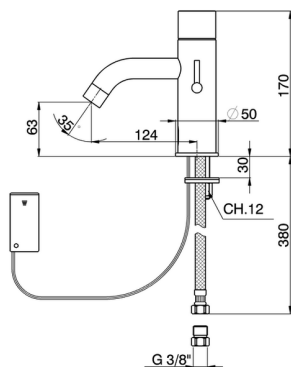

Washbasin electronic mixer TRONIC_TN000540

MODEL **TN000540**

Washbasin electronic mixer, without automatic pop-up waste, G.3/8" stainless steel flexible hoses, battery supply

AVAILABLE FINISHINGS

CHARACTERISTICS