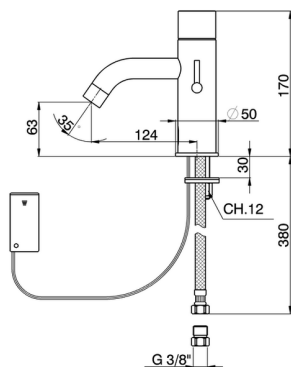

## Washbasin electronic mixer TRONIC\_TN000540

MODEL **TN000540**

Washbasin electronic mixer, without automatic pop-up waste, G.3/8" stainless steel flexible hoses, battery supply

AVAILABLE FINISHINGS

CHARACTERISTICS

## Washbasin electronic mixer TRONIC\_TN000540