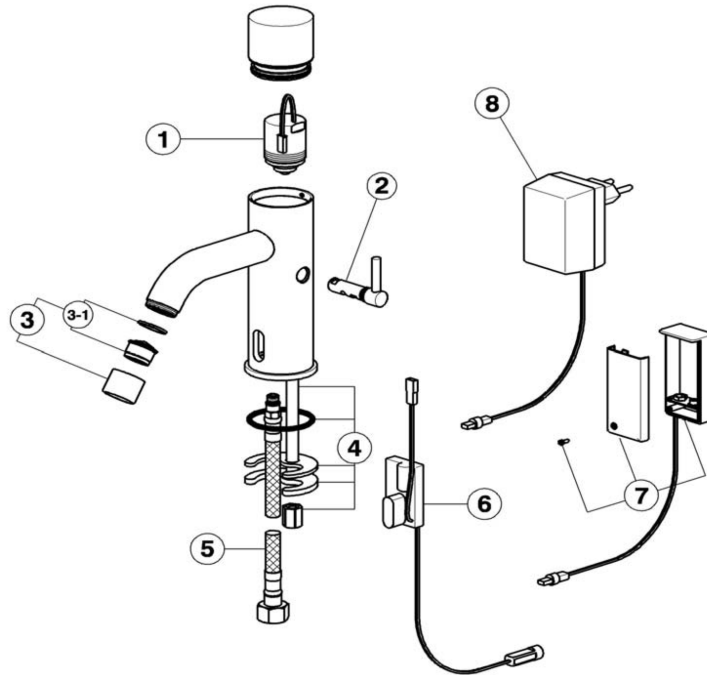

Washbasin electronic mixer TRONIC_TN000540

cisal

TN 00054 0 (TN 00054 1 - TN 00154 0 - TN 00154 1)

NR	DESCRIZIONE DESCRIPTION DESCRIPTION BESCHREIBUNG DESCRIPCIÓN	N.CODICE NR.CODE CODE NO. WERSKNR. N.CÓDIGO	NR	DESCRIZIONE DESCRIPTION DESCRIPTION BESCHREIBUNG DESCRIPCIÓN	N.CODICE NR.CODE CODE NO. WERSKNR. N.CÓDIGO	NR	DESCRIZIONE DESCRIPTION DESCRIPTION BESCHREIBUNG DESCRIPCIÓN	N.CODICE NR.CODE CODE NO. WERSKNR. N.CÓDIGO
1	Elettrovalvola per lavabo Electronvanne pour lavabo Electronic valve for basin Electroválvula para lavabo Elektroventil für Waschtischbatterie	ZZ950360	6	Parte elettronica per lavabo Electronique pour lavabo Electronic mixer set Parte electrónica para lavabo Elektronik für Waschtischarmatur	ZZ950400			
2	Miscelatore di temperatura per lavabo Mitigeur de temperature pour lavabo Temperature's mixer for basin Mezclador de temperatura para lavabo Mischungsvorrichtung für Waschtischbatterie	ZZ950370	7	Scatola per batteria Boite pour pile Box for battery Caja para batería Gehäuse für Batterie	ZZ950410			
3	Aeratore M22x1 IB Mousseur M22x1 IB Mousseur M22x1 IB Aireador M22x1 IB Perlator M22x1 IB	ZZ950430	8	Trasformatore per lavabo elettronico Transformateur pour robinet électronique Transformer for Electronic mixer Transformador para lavabo electrónico Steckernetzteil f/elektronische Waschtischarm.	ZZ950420			
3-1	Cartuccia per aeratore M.24x1 Cartouche pour mousseur M.24x1 Mousseur cartridge M.24x1 Cartucho para aireador M.24x1 Kartusche fuer Perlator M.24x1	ZZ926950						
4	Set installazione lavabo elettronico Set d'installation pour robinet électronique Installation set Juego de instalación lavabo electrónico Befestigungssset f/elektronische Waschtischarm	ZZ950380						
5	Flessibile M8x1 SX - G3/8" L450 Flex M8x1 SX - G3/8" L450 Flex hose M8x1 SX - G3/8" L450 Flexo M8x1 SX - G3/8" L450 Schlauch M8x1 SX - G3/8" L450	ZZ950390						

TN000540

<https://en.cisal.it/washbasin-electronic-mixer-tronic-tn000540>

2026-06-14