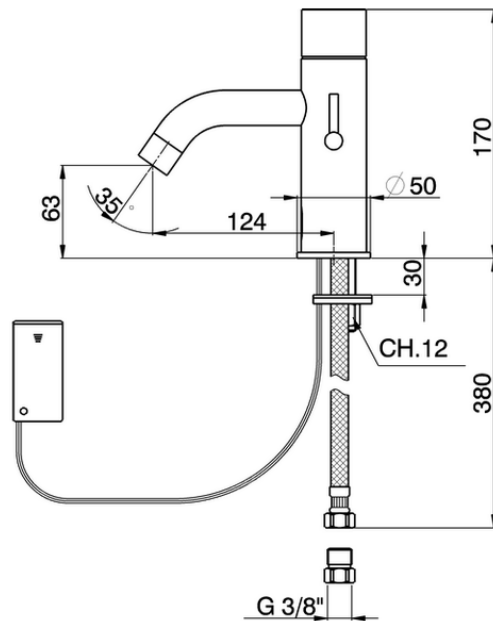

Washbasin electronic mixer TRONIC_TN000540

TN000540

<https://en.cisal.it/washbasin-electronic-mixer-tronic-tn000540>

2026-04-28