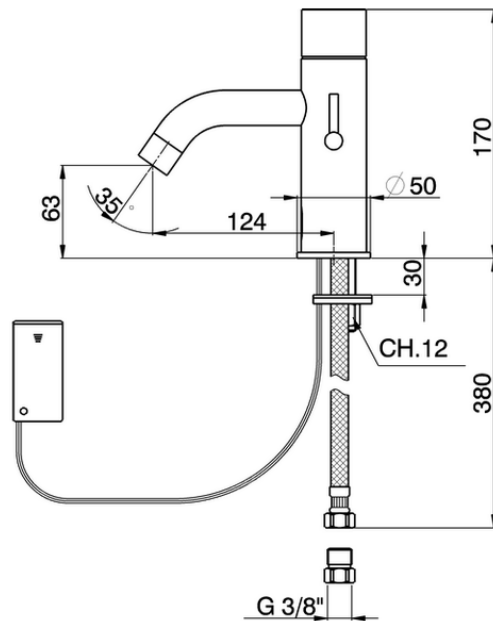

Washbasin electronic mixer TRONIC_TN000540

TN000540

<https://en.cisal.it/washbasin-electronic-mixer-tronic-tn000540>

2026-04-08