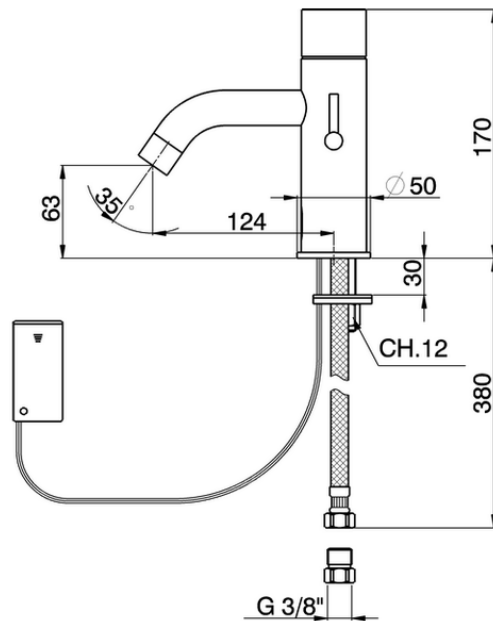

Washbasin electronic mixer TRONIC_TN000540

TN000540

<https://en.cisal.it/washbasin-electronic-mixer-tronic-tn000540>

2026-05-19