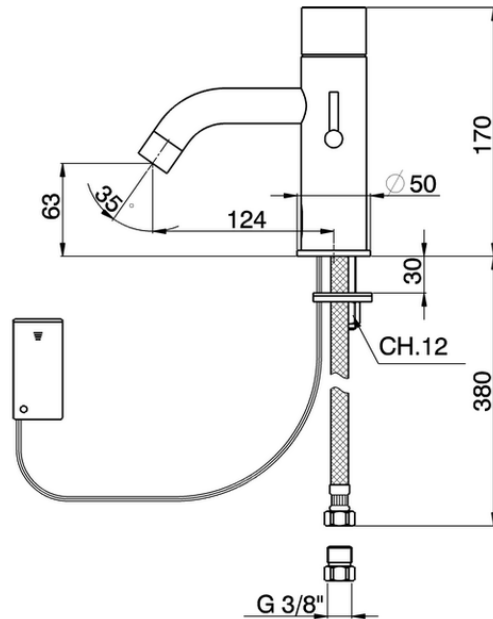

Washbasin electronic mixer TRONIC_TN000540

TN000540

<https://en.cisal.it/washbasin-electronic-mixer-tronic-tn000540>

2026-06-13