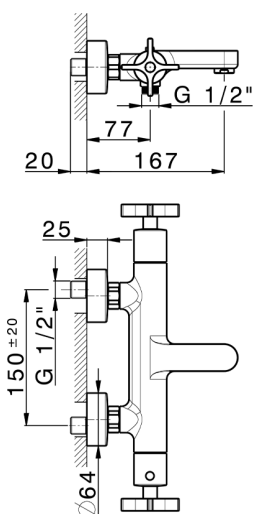

Thermostatic bath mixer GRACE_GST21016

MODEL **GST21016**

Thermostatic bath mixer, without shower set, 1/2" M flexible connection

AVAILABLE FINISHINGS

-  **21** 21 Chrome
-  **2F** 2F Brushed Nickel
-  **2W** 2W Brushed Gold
-  **5H** 5H Dark Brass Brushed
-  **5L** 5L Brushed Black Titanium
-  **6T** 6T Chrome/Matt Black

CHARACTERISTICS

Cartridge Spare Parts **22.04A.AR - ZZ97279004**

Argo 2 (long filter) Thermostatic Valve

DeviaStop

The Cisal Devia Stop technology allows to adjust the water flow and to direct it to the selected output point (overhead soaker, hand shower, etc).