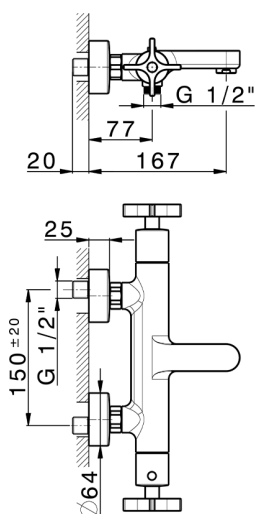

Thermostatic bath mixer GRACE_GST21016

MODEL **GST21016**

Thermostatic bath mixer, without shower set, 1/2" M flexible connection

AVAILABLE FINISHINGS

-  **21** 21 Chrome
-  **2F** 2F Brushed Nickel
-  **2W** 2W Brushed Gold
-  **5H** 5H Dark Brass Brushed
-  **5L** 5L Brushed Black Titanium
-  **6T** 6T Chrome/Matt Black

CHARACTERISTICS

Cartridge Spare Parts **22.04A.AR - ZZ97279004**

Argo 2 (long filter) Thermostatic Valve

DeviaStop

The Cisal Devia Stop technology allows to adjust the water flow and to direct it to the selected output point (overhead soaker, hand shower, etc).