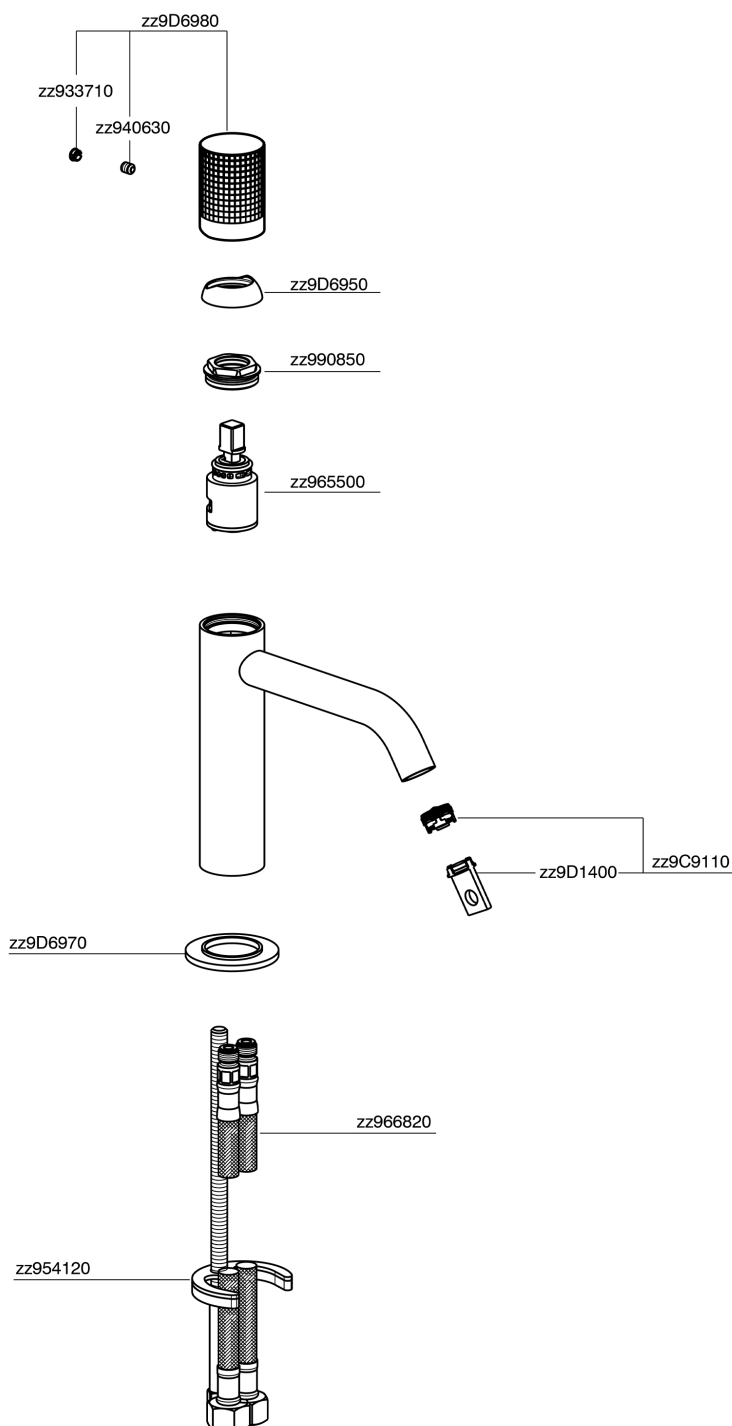

Single lever 'large' washbasin mixer NUANCE X32_X1000504

X1000504

<https://en.cisal.it/single-lever-large-washbasin-mixer-nuance-x32-x1000504>

2024-12-22