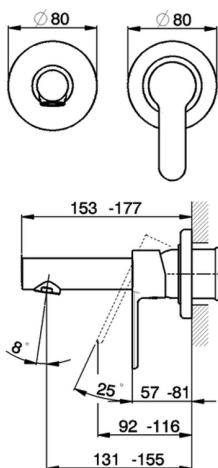

## Exposed part for single lever washbasin valve TENDER\_C2005510

MODEL **C2005510**

Exposed part for single lever washbasin valve, without concealed part, spout L. 150 mm, for item Easy-Box ZA002450-ZA025510

## Exposed part for single lever washbasin valve TENDER\_C2005510

C2005510

<https://en.cisal.it/exposed-part-for-single-lever-washbasin-valve-tender-c2005510>

2026-04-06