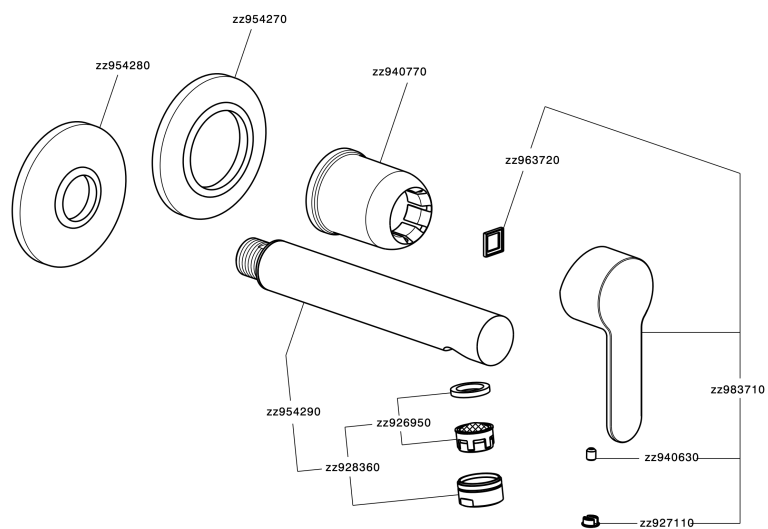

## Exposed part for single lever washbasin valve TENDER\_C2005510

MODEL **C2005510**

Exposed part for single lever washbasin valve, without concealed part, spout L. 150 mm, for item Easy-Box ZA002450-ZA025510

AVAILABLE FINISHINGS

CHARACTERISTICS

Installation **Concealed**

Required concealed parts **ZA002450**

## Exposed part for single lever washbasin valve TENDER\_C2005510

C2005510

<https://en.cisal.it/exposed-part-for-single-lever-washbasin-valve-tender-c2005510>

2026-04-06