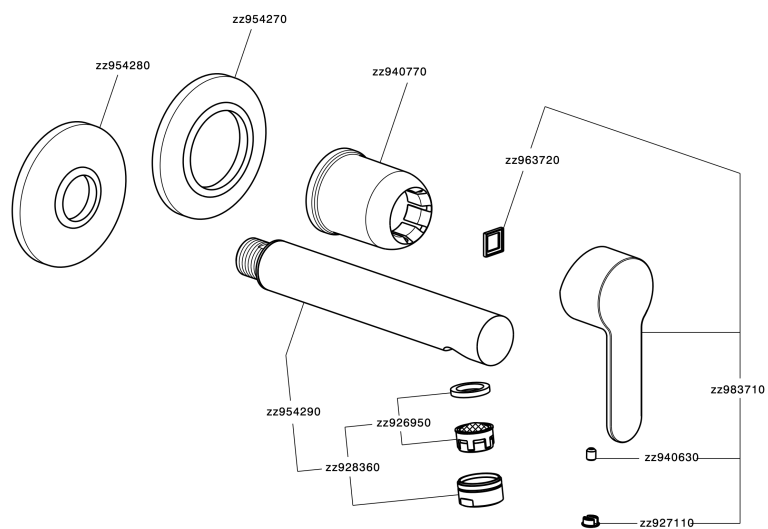

Exposed part for single lever washbasin valve TENDER_C2005510

C2005510

<https://en.cisal.it/exposed-part-for-single-lever-washbasin-valve-tender-c2005510>

2026-04-06