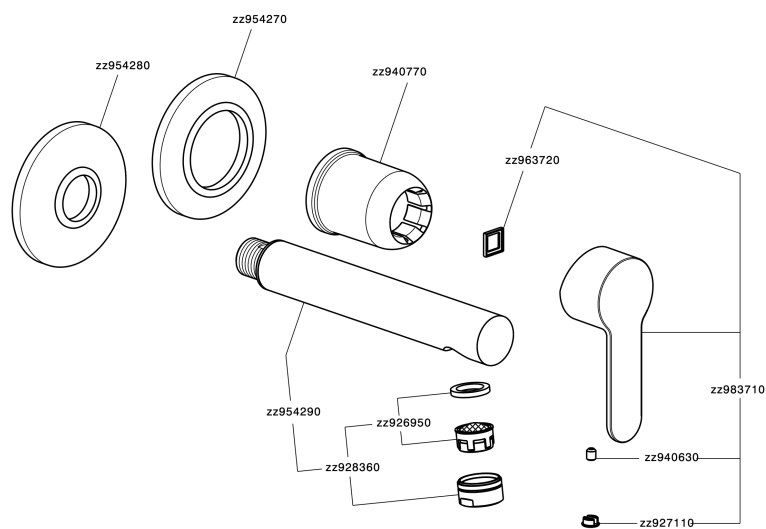

Exposed part for single lever washbasin valve TENDER_C2005510

C2005510

<https://en.cisal.it/exposed-part-for-single-lever-washbasin-valve-tender-c2005510>

2026-04-06