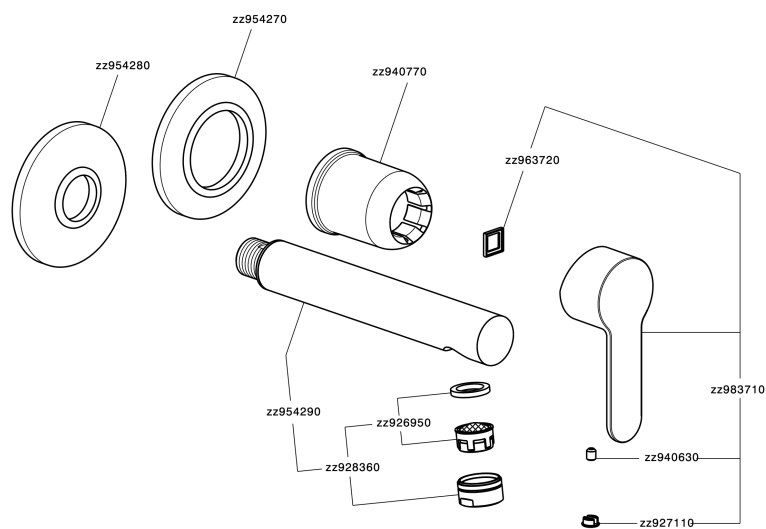

## Exposed part for single lever washbasin valve TENDER\_C2005510

C2005510

<https://en.cisal.it/exposed-part-for-single-lever-washbasin-valve-tender-c2005510>

2026-04-29