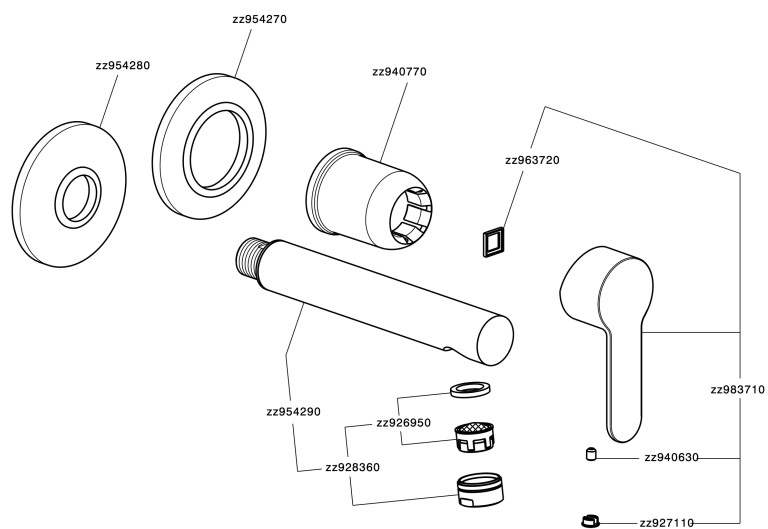

Exposed part for single lever washbasin valve TENDER_C2005510

C2005510

<https://en.cisal.it/exposed-part-for-single-lever-washbasin-valve-tender-c2005510>

2026-06-13