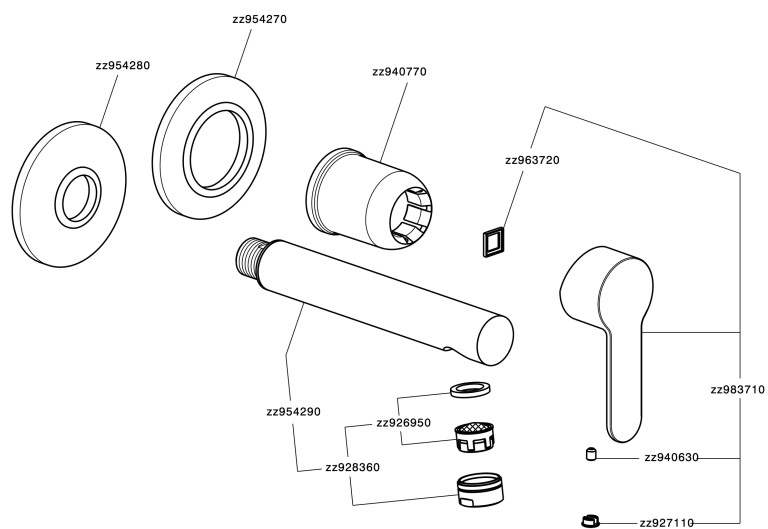

Exposed part for single lever washbasin valve TENDER_C2005510

C2005510

<https://en.cisal.it/exposed-part-for-single-lever-washbasin-valve-tender-c2005510>

2026-05-20