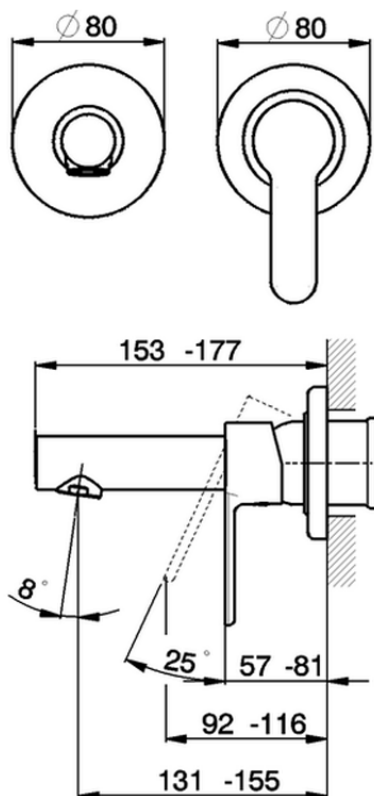

Exposed part for single lever washbasin valve TENDER_C2005510

C2005510

<https://en.cisal.it/exposed-part-for-single-lever-washbasin-valve-tender-c2005510>

2026-04-29