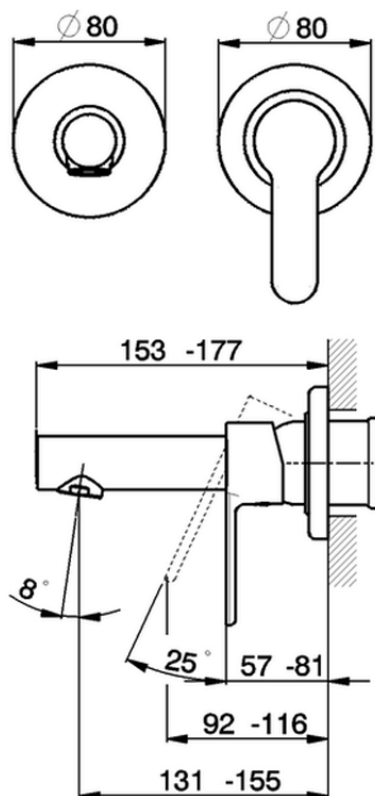

Exposed part for single lever washbasin valve TENDER_C2005510

C2005510

<https://en.cisal.it/exposed-part-for-single-lever-washbasin-valve-tender-c2005510>

2026-04-06