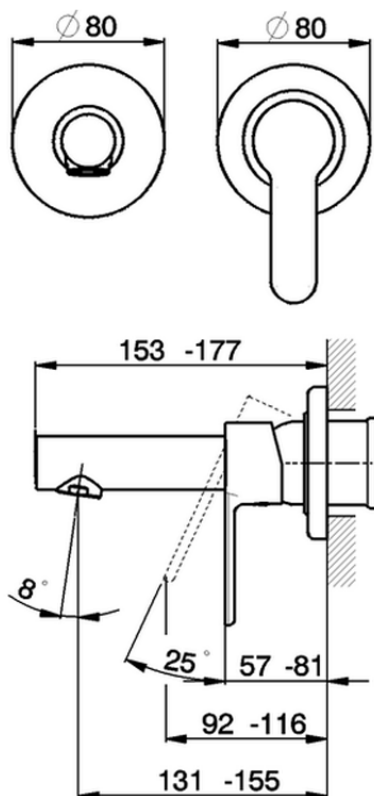

## Exposed part for single lever washbasin valve TENDER\_C2005510

C2005510

<https://en.cisal.it/exposed-part-for-single-lever-washbasin-valve-tender-c2005510>

2026-06-13