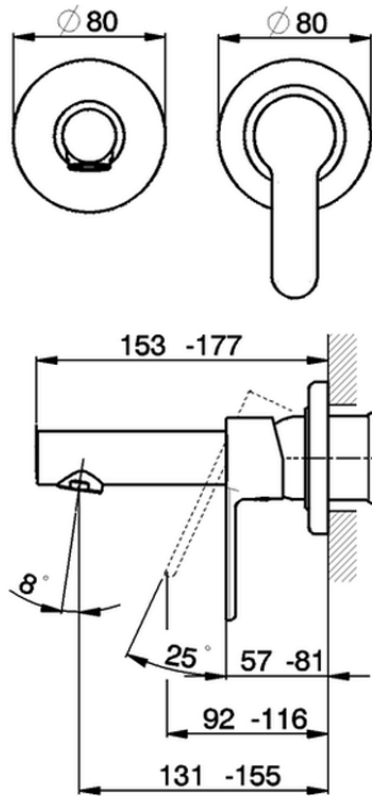

## Exposed part for single lever washbasin valve TENDER\_C2005510

C2005510

<https://en.cisal.it/exposed-part-for-single-lever-washbasin-valve-tender-c2005510>

2026-05-20