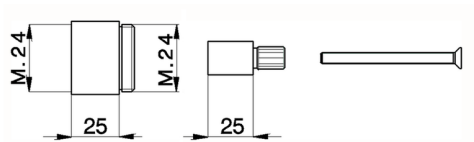

Extension +25 mm COMPONENTS_ZA000431

MODEL **ZA000431**

Extension 25 mm, for concealed taps art.31, series BA-LS

AVAILABLE FINISHINGS

 **04** 04 Without finishing

CHARACTERISTICS

2026-06-14