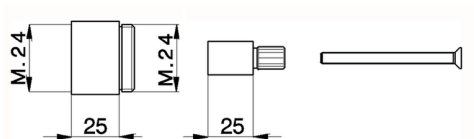

Extension +25 mm COMPONENTS_ZA000431

MODEL **ZA000431**

Extension 25 mm, for concealed taps art.31, series BA-LS

AVAILABLE FINISHINGS

 **04** 04 Without finishing

CHARACTERISTICS

2026-04-08