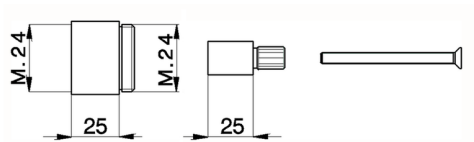

Extension +25 mm COMPONENTS_ZA000431

MODEL **ZA000431**

Extension 25 mm, for concealed taps art.31, series BA-LS

AVAILABLE FINISHINGS

 **04** 04 Without finishing

CHARACTERISTICS

2026-05-19