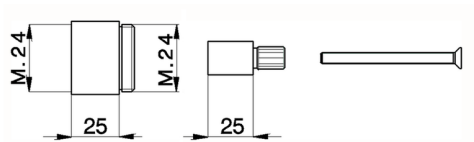

Extension +25 mm COMPONENTS_ZA000431

MODEL **ZA000431**

Extension 25 mm, for concealed taps art.31, series BA-LS

AVAILABLE FINISHINGS

 **04** 04 Without finishing

CHARACTERISTICS

2026-04-29