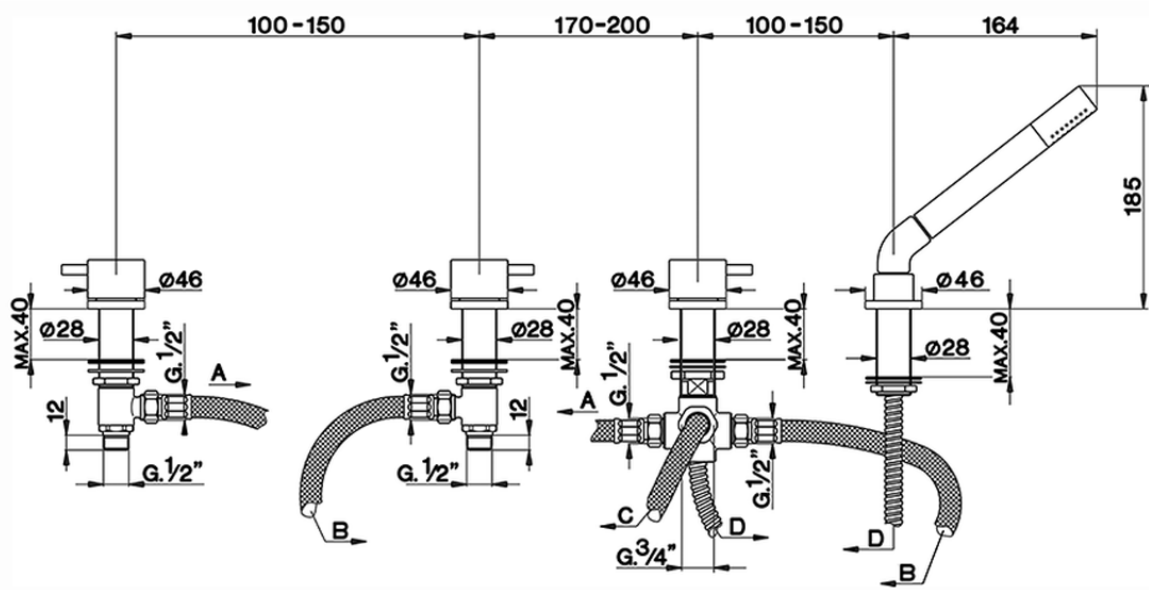

## Deck-mounted 4-hole bath mixer NUOVA LESS\_LN000290

LN000290

<https://en.cisal.it/deck-mounted-4-hole-bath-mixer-nuova-less-ln000290>

2026-06-25