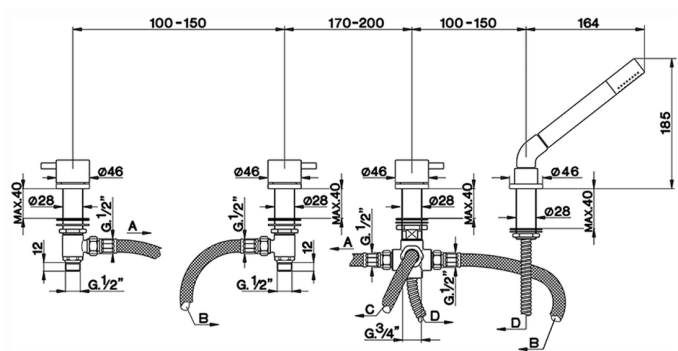

Deck-mounted 4-hole bath mixer NUOVA LESS_LN000290

MODEL **LN000290**

Deck-mounted 4-hole bath mixer, automatic diverter, Brass minimalistic one spray handshower, 175 cm Brass flexible hose

AVAILABLE FINISHINGS

-  **21** 21 Chrome
-  **2F** 2F Brushed Nickel
-  **40** 40 Matt Black
-  **4Q** 4Q Matt White

CHARACTERISTICS

2026-04-06