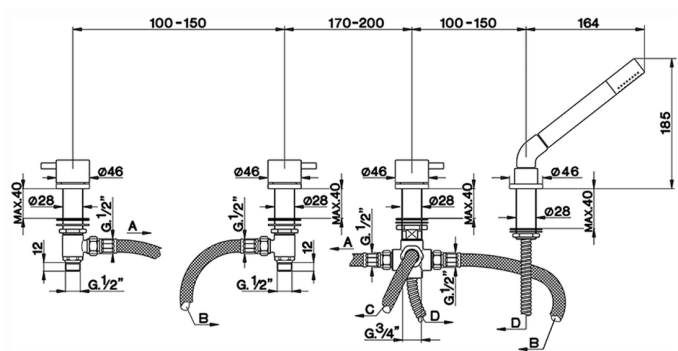

Deck-mounted 4-hole bath mixer NUOVA LESS_LN000290

MODEL **LN000290**

Deck-mounted 4-hole bath mixer, automatic diverter, Brass minimalistic one spray handshower, 175 cm Brass flexible hose

AVAILABLE FINISHINGS

-  **21** 21 Chrome
-  **2F** 2F Brushed Nickel
-  **40** 40 Matt Black
-  **4Q** 4Q Matt White

CHARACTERISTICS

2026-06-25