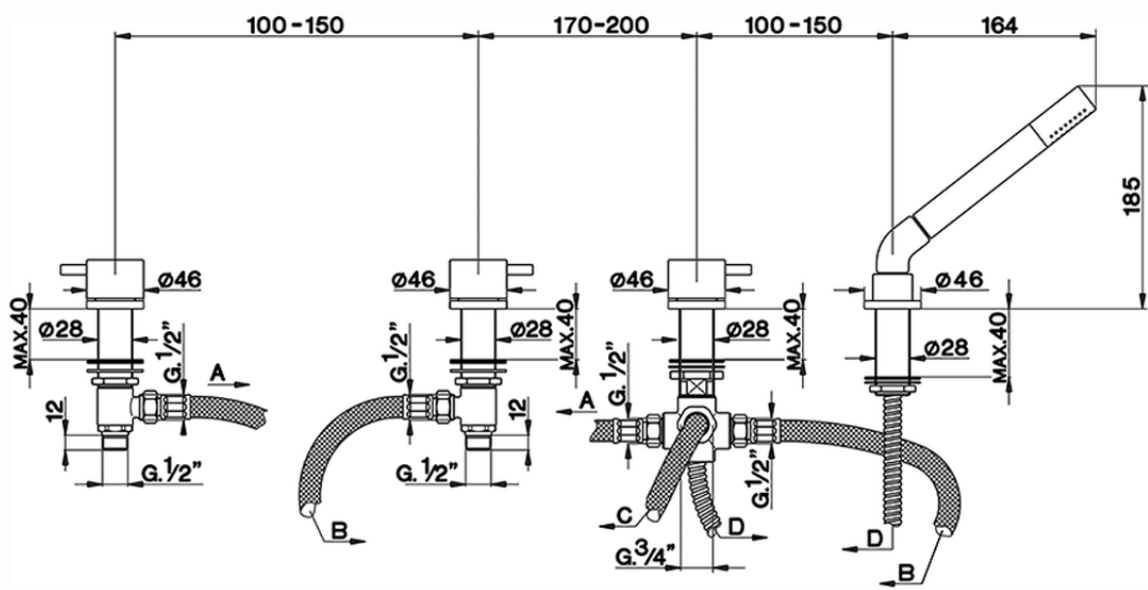

Deck-mounted 4-hole bath mixer NUOVA LESS_LN000290

LN000290

<https://en.cisal.it/deck-mounted-4-hole-bath-mixer-nuova-less-ln000290>

2026-04-06