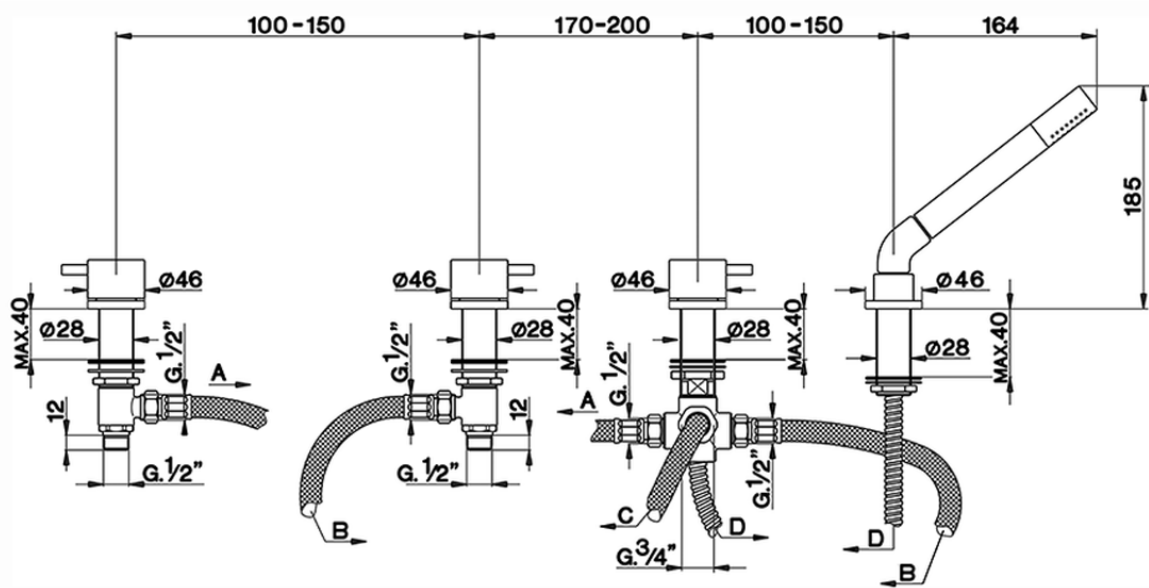

## Deck-mounted 4-hole bath mixer NUOVA LESS\_LN000290

LN000290

<https://en.cisal.it/deck-mounted-4-hole-bath-mixer-nuova-less-ln000290>

2026-06-25