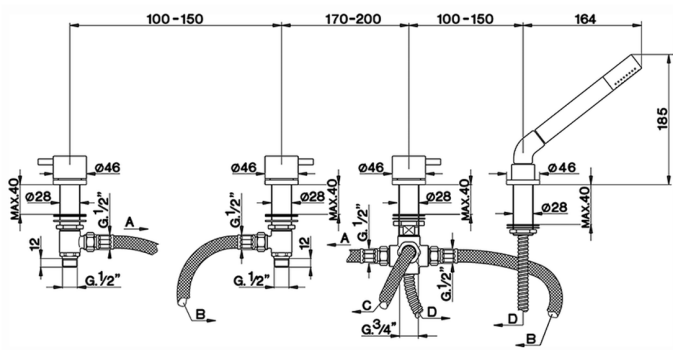

Deck-mounted 4-hole bath mixer NUOVA LESS_LN000290

MODEL **LN000290**

Deck-mounted 4-hole bath mixer, automatic diverter, Brass minimalistic one spray handshower, 175 cm Brass flexible hose

AVAILABLE FINISHINGS

-  **21** 21 Chrome
-  **2F** 2F Brushed Nickel
-  **40** 40 Matt Black
-  **4Q** 4Q Matt White

CHARACTERISTICS

2026-06-05