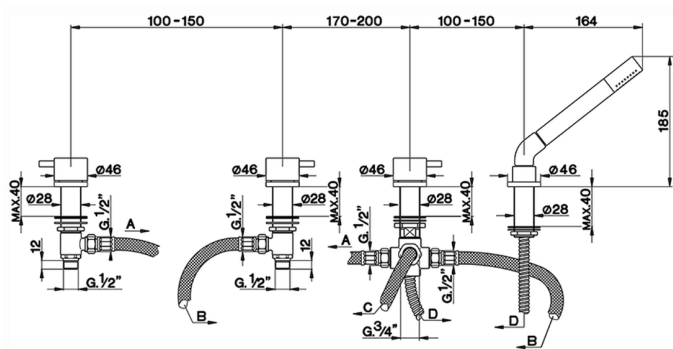

Deck-mounted 4-hole bath mixer NUOVA LESS_LN000290

MODEL **LN000290**

Deck-mounted 4-hole bath mixer, automatic diverter, Brass minimalistic one spray handshower, 175 cm Brass flexible hose

AVAILABLE FINISHINGS

-  **21** 21 Chrome
-  **2F** 2F Brushed Nickel
-  **40** 40 Matt Black
-  **4Q** 4Q Matt White

CHARACTERISTICS

2026-06-05