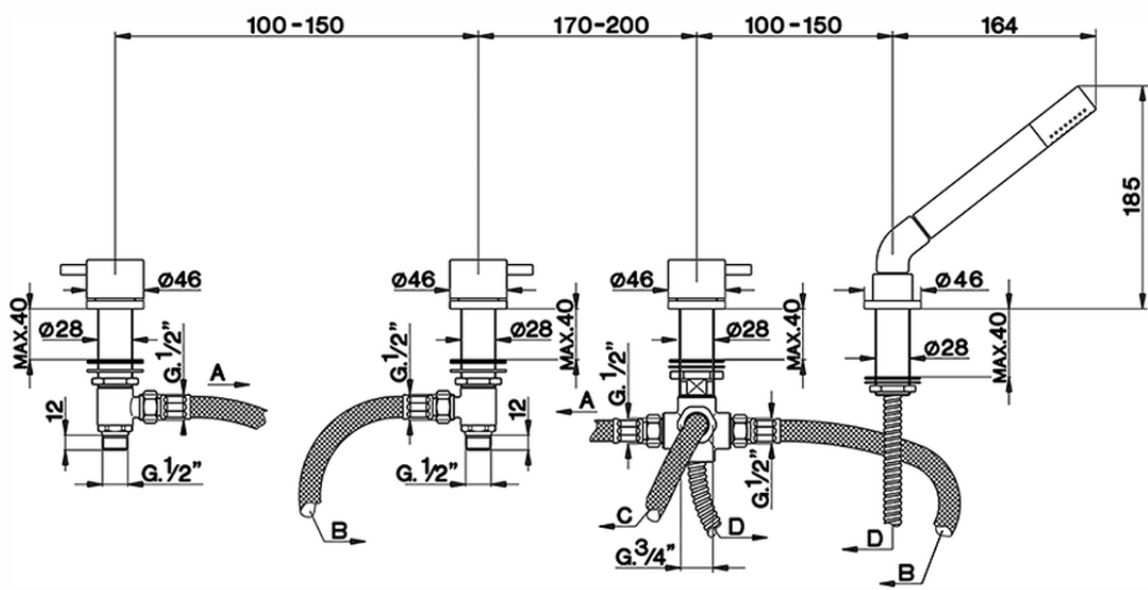

## Deck-mounted 4-hole bath mixer NUOVA LESS\_LN000290

LN000290

<https://en.cisal.it/deck-mounted-4-hole-bath-mixer-nuova-less-ln000290>

2026-06-05