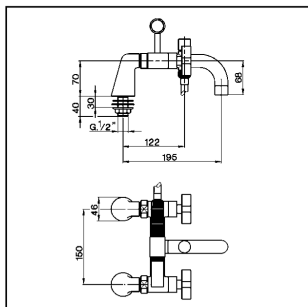

Bath mixer, full equipment BARCELONA_BA000090

cisal

BA 00009

- Gruppo vasca a squadra
- Deck mounted bath mixer
- Badebatterie
- Mélangeur bain/douche sur gorge