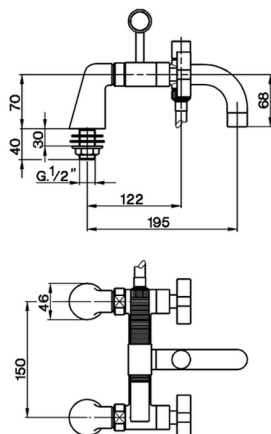

AVAILABLE FINISHINGS

- **21** 21 Chrome
- **2A** 2A Satin Brushed Nickel
- **40** 40 Matt Black