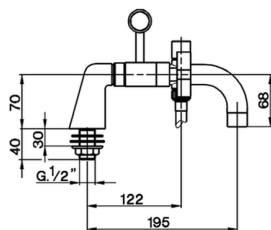

AVAILABLE FINISHINGS

- **21** 21 Chrome
- **2A** 2A Satin Brushed Nickel
- **40** 40 Matt Black