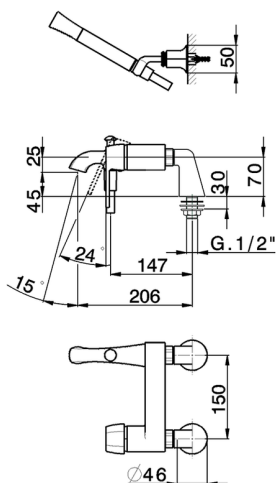

CHARACTERISTICS

Cartridge Spare Parts **ZZ93196000**
38 mm Cartridge

2026-04-28