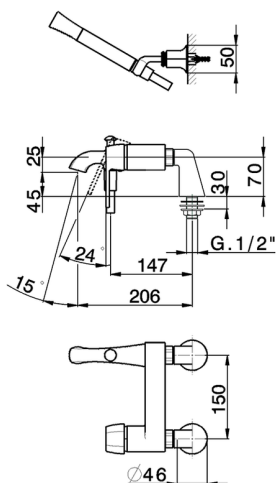

Single lever bath mixer, with shower set **CH000094**

MODEL **CH000094**

Single lever bath mixer, with shower set, with deck mount pillar, wall mounted adjustable handshower bracket, Chérie Brass one spray handshower, 150 cm SUPREME smooth flexible hose

AVAILABLE FINISHINGS

- 
6T 6T Chrome/Matt Black
- 
7C 7C Gold/Matt Black
- 
7D 7D Polished Nickel/Matt Black
- 
7E 7E Rose Gold/Matt Black

CHARACTERISTICS

Cartridge Spare Parts **ZZ93196000**
38 mm Cartridge