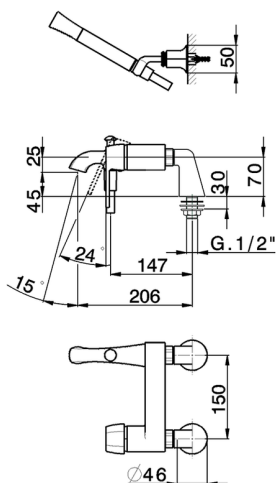

CHARACTERISTICS

Cartridge Spare Parts **ZZ93196000**
38 mm Cartridge

2026-04-08