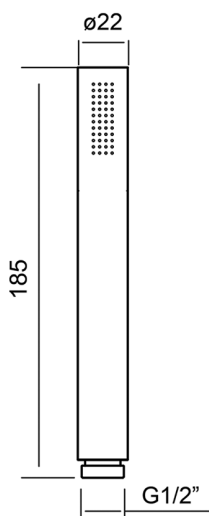

Handshower SHOWER_DS018920

MODEL **DS018920**

Handshower, 22 mm one spray INOX hand shower, INOX AISI 316L

AVAILABLE FINISHINGS

D1 D1 Brushed Inox

CHARACTERISTICS

2024-12-22