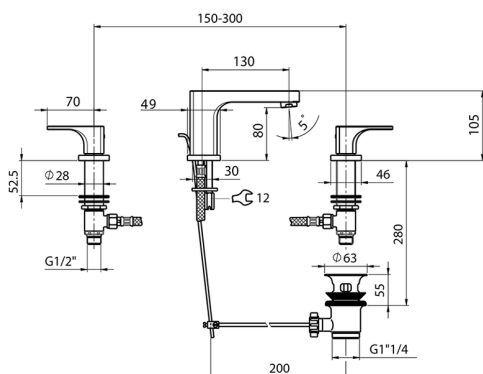

3 hole washbasin mixer CUBIC_CU001020

MODEL **CU001020**

3 hole washbasin mixer, with automatic 1"1/4
automatic pop-up waste

AVAILABLE FINISHINGS

-  **21** 21 Chrome
-  **2B** 2B Polished Nickel
-  **2F** 2F Brushed Nickel
-  **40** 40 Matt Black