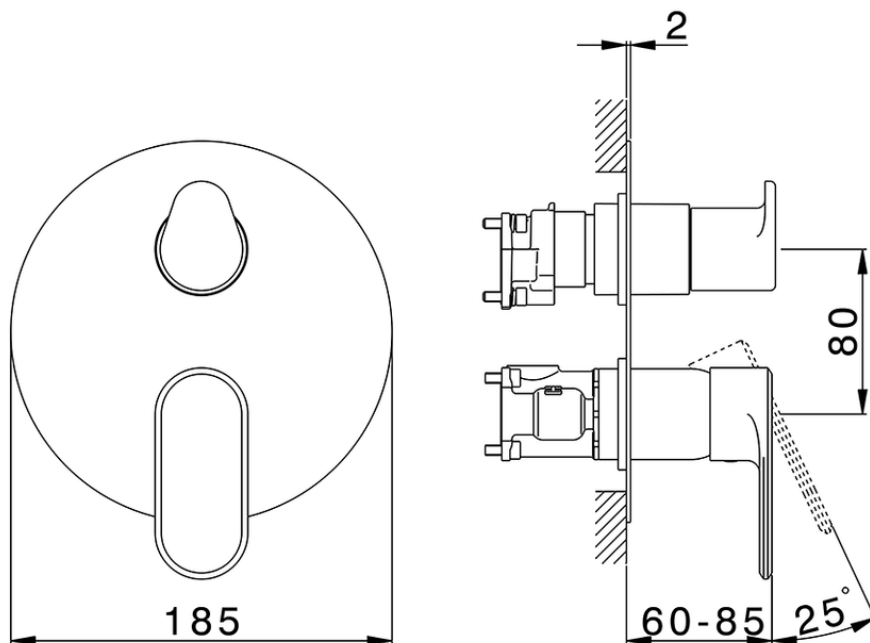

Exposed part for Single Lever One Box Valve ONE BOX_LV0BM030

LV0BM030

<https://en.cisal.it/exposed-part-for-single-lever-one-box-valve-one-box-lv0bm030>

ZA00B031

<https://en.cisal.it/one-box-universal-concealed-part-one-box-za00b031>