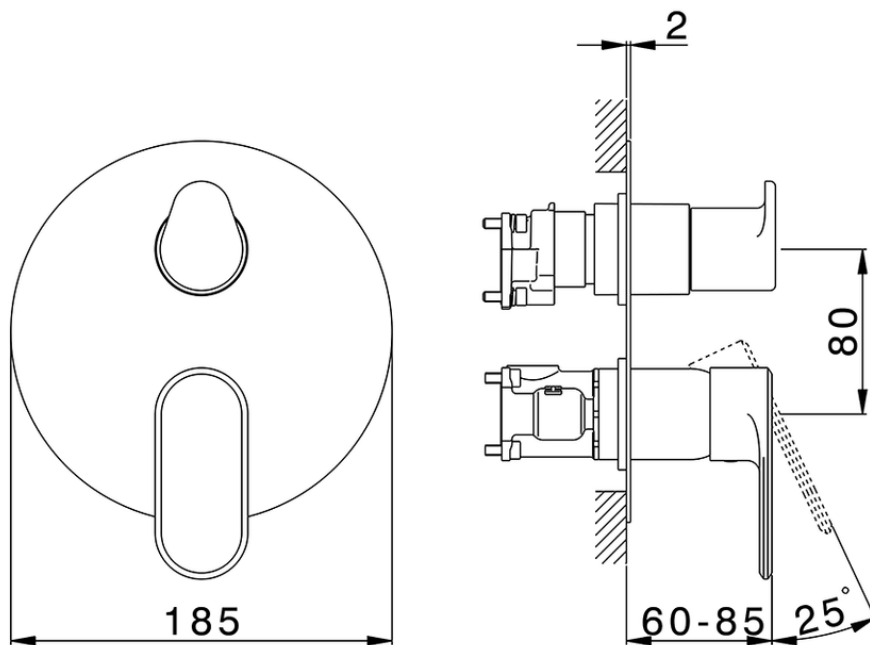

Exposed part for Single Lever One Box Valve ONE BOX_LV0BM030

LV0BM030

<https://en.cisal.it/exposed-part-for-single-lever-one-box-valve-one-box-lv0bm030>

ZA00B031

<https://en.cisal.it/one-box-universal-concealed-part-one-box-za00b031>